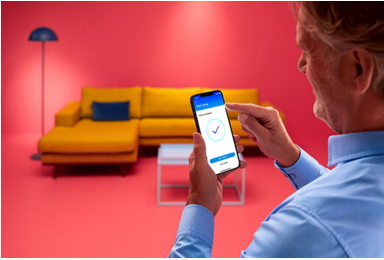

Smart lighting for your daily living

Enjoy more convenience in everyday life with this smart WiZ LED A60 bulb. This bulb gives soft white light that dims to your desired brightness level via app or voice. You can set schedule to turn lights on and off according to your daily or weekly routines, and have remote access to your lights even when you're away. WiZ lights connect to your existing Wi-Fi, no additional hardware is needed.

Easy setup

- Smart lighting functionalities easy to set up

Smart control

- Control anywhere with your smartphone.

Smart features

- Preset wellbeing features
- Set up lights to follow your own schedule

Light modes

- Customize Scenes with preset dynamic light modes.

Highlights

Instant setup

Enjoy the benefits of smart features instantly, just by connecting your WiZ light to your Wi-Fi network. Control lights easily when you're away from home and scheduling lights to go on and off automatically. No need to install additional hardware such as hub or gateway!

Control from anywhere

Control your devices wherever you are with smartphone. No need to worry if you've left your devices on before leaving home. WiZ app is available for iOS and Android.

Preset wellbeing features