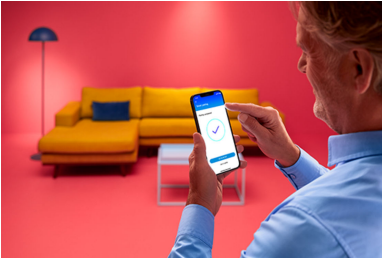

Smart lighting for your daily living

Enjoy more convenience in everyday life with this smart WiZ LED A60 bulb. This bulb gives soft white light that dims to your desired brightness level via app or voice. You can set schedule to turn lights on and off according to your daily or weekly routines, and have remote access to your lights even when you're away. WiZ lights connect to your existing Wi-Fi, no additional hardware is needed.

Easy setup

- Smart lighting functionalities easy to set up

Smart control

- Control anywhere with your smartphone.

Smart features

- Preset wellbeing features
- Set up lights to follow your own schedule

Light modes

- Customize Scenes with preset dynamic light modes.

Highlights

Instant setup

Enjoy the benefits of smart features instantly, just by connecting your WiZ light to your Wi-Fi network. Control lights easily when you're away from home and scheduling lights to go on and off automatically. No need to install additional hardware such as hub or gateway!

Control from anywhere

Control your devices wherever you are with smartphone. No need to worry if you've left your devices on before leaving home. WiZ app is available for iOS and Android.

Preset wellbeing features