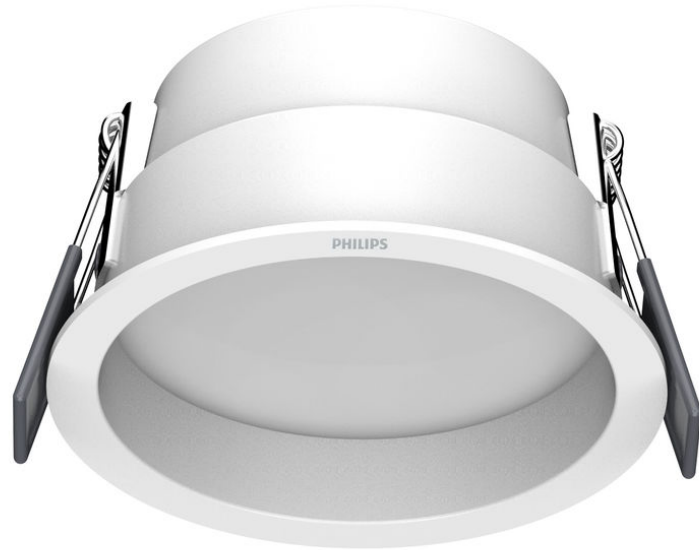

# PHILIPS

Becken Recessed  
Recessed Light

Recessed Lights

6500K

White

8720169355842

## Superior light and style

Deep recessed for visual comfort

### Safety

- LED protective cover for optimal light source insulation and ensure safety

## Design and finishing

- Color: White
- Material: Aluminium