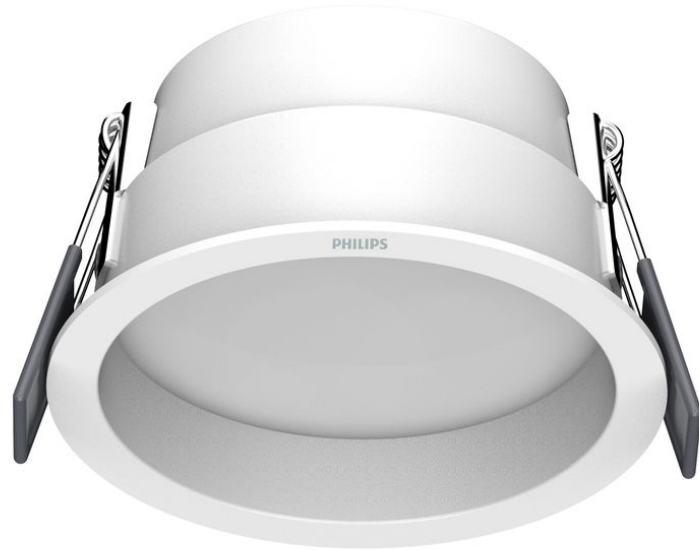

PHILIPS

Becken Recessed
Recessed Light

Recessed Lights

3000K

White

8720169355804

Superior light and style

Deep recessed for visual comfort

Match your interior

- Expressive and elegant form

Light effect

- Bright light with uniform distribution

Safety

- LED protective cover for optimal light source insulation and ensure safety

Premium quality

- EyeComfort - light that's easy on the eyes

Highlights

Expressive and elegant form

A clean, modern design provides elegance and sophistication to your rooms.

Bright light with uniform distribution

To really light up your rooms, choose this uniform distribution light which throws light evenly across the space.

decade. Switch to light that's easy on your eyes. Your eyes will thank you.

Specifications

Bulb characteristics

- Intended use: Indoor

Design and finishing

- Color: White
- Material: Aluminium

Durability

- Number of switch cycles: 12,500