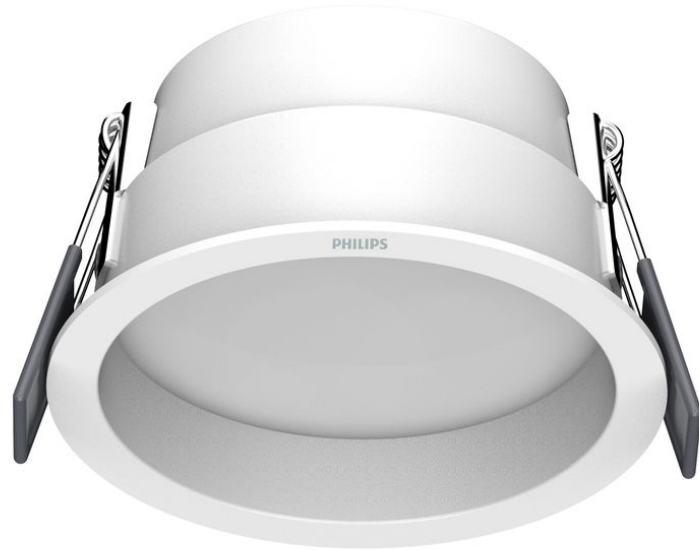

PHILIPS

Becken Recessed
Recessed Light

Recessed Lights

4000K

White

8720169355767

Superior light and style

Deep recessed for visual comfort

Match your interior

- Expressive and elegant form

Light effect

- Bright light with uniform distribution

Safety

- LED protective cover for optimal light source insulation and ensure safety

Premium quality

- EyeComfort - light that's easy on the eyes

Highlights

Expressive and elegant form

A clean, modern design provides elegance and sophistication to your rooms.

Bright light with uniform distribution

To really light up your rooms, choose this uniform distribution light which throws light evenly across the space.

decade. Switch to light that's easy on your eyes. Your eyes will thank you.

Specifications

Bulb characteristics

- Intended use: Indoor

Design and finishing

- Color: White
- Material: Aluminium

Durability

- Number of switch cycles: 12,500