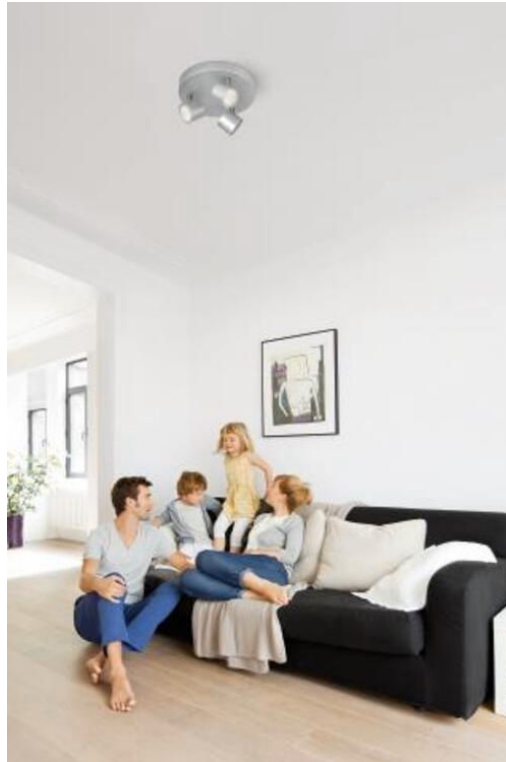

Smooth dimming, from bright to soft light

Sometimes you feel like a change in ambiance to suit whatever you're doing. With the Philips LED dimmable spots, you can smoothly dim to the right light level – from bright functional for everyday tasks, to a soft light for relaxed time.

Easy-to-adjust spot head

The adjustable spot head is designed to direct the light where you need it most.

Perfect for accent lighting

Modern lighting with a familiar wide angle light output (40 degrees), this LED spot is suitable for both accent lighting and general purpose lighting. It is ideal for use in kitchens, living rooms and dining rooms.