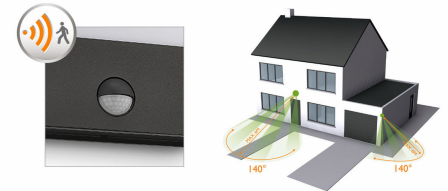

A motion sensor is included to welcome you when you return home or let you know when someone has arrived. When the sensor detects movement, the lamp switches on automatically.

Easy to set up sensor

A simple set up procedure makes it easy to select when and for how long the automatic sensor switches on the lamp(s).