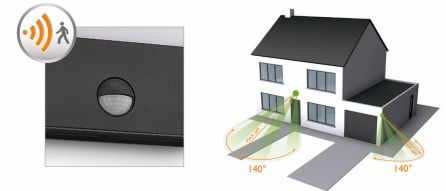

A motion sensor is included to welcome you when you return home or let you know when someone has arrived. When the sensor detects movement, the lamp switches on automatically.

Easy to set up sensor

A simple set up procedure makes it easy to select when and for how long the automatic sensor switches on the lamp(s).