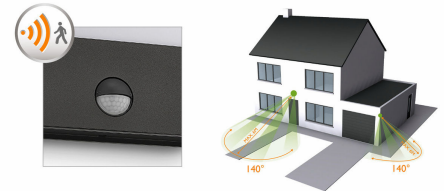

A motion sensor is included to welcome you when you return home or let you know when someone has arrived. When the sensor detects movement, the lamp switches on automatically.

Easy to set up sensor

A simple set up procedure makes it easy to select when and for how long the automatic sensor switches on the lamp(s).