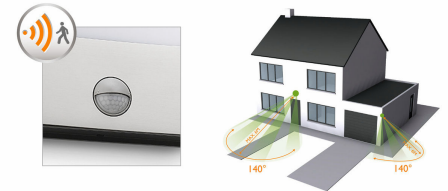

A motion sensor is included to welcome you when you return home or let you know when someone has arrived. When the sensor detects movement, the lamp switches on automatically.

Easy to set up sensor

A simple set up procedure makes it easy to select when and for how long the automatic sensor switches on the lamp(s).