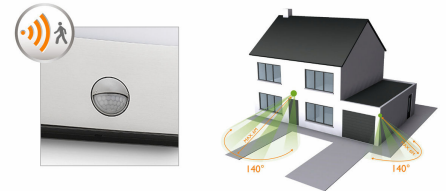

A motion sensor is included to welcome you when you return home or let you know when someone has arrived. When the sensor detects movement, the lamp switches on automatically.

Easy to set up sensor

A simple set up procedure makes it easy to select when and for how long the automatic sensor switches on the lamp(s).