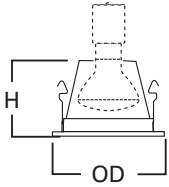

- Wet location listed for use as showerlight
- Prismatic glass lens
- Friction clip retention
- Non conductive, non corrosive polymer trim ring
- Shower trim front is non-electrically conductive "Dead-Front"

4055

**4-Inch Prismatic Glass Lens
Showerlight**

Dimensions:

H: 2-5/8" [67mm]
OD: 5" [129mm]

ORDERING INFORMATION

SAMPLE NUMBER: 4055WH

Trim	Finish
4055= 4" Prismatic Glass Lens with cut-cone reflector	WH=White trim