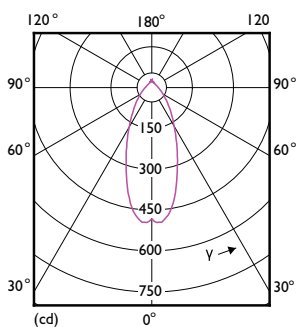

## Fotometriska data

Light Distribution Diagram - MAS LEDspot UE 2.1-50W GU10 DIM 827 EELA

Spectral Power Distribution Colour - MAS LEDspot UE 2.1-50W GU10 DIM 827 EELA