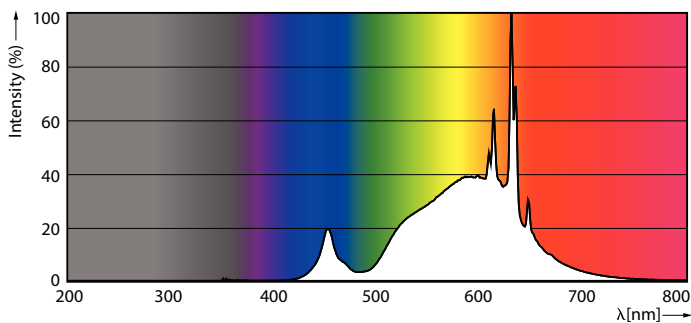

## Fotometriska data

Light Distribution Diagram - MAS LEDspot UE 2.1-50W GU10 DIM 827 EELA

Spectral Power Distribution Colour - MAS LEDspot UE 2.1-50W GU10 DIM 827 EELA