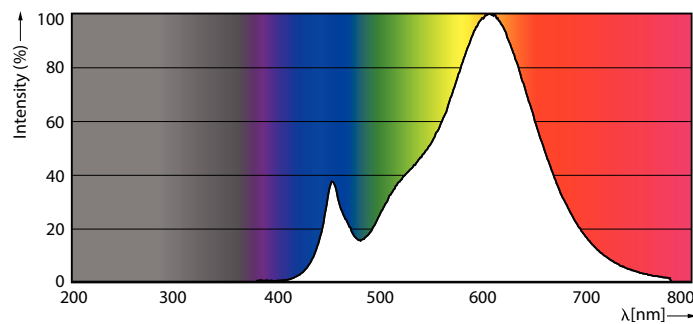

Spectral Power Distribution Colour - LEDBulb 14W E27 DS FR DIM 1PF/6 AU