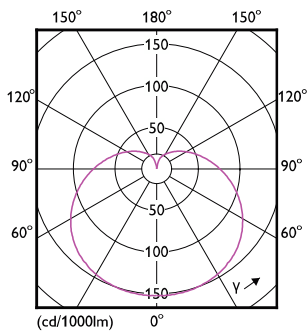

Måttskiss

Product	D	C
CorePro LEDbulb DIM 8-60W A60 E27 5CCT	60 mm	115 mm

Fotometriska data

Light Distribution Diagram - CorePro LEDbulb DIM 8-60W A60 E27 5CCT

General uniform lighting - CorePro LEDbulb DIM 8-60W A60 E27 5CCT