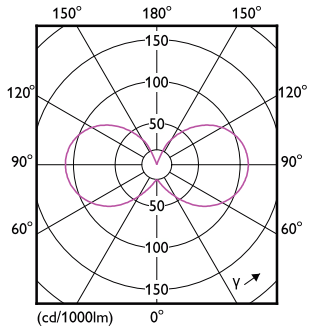

Product data

General Information		Operating and Electrical	
Cap-Base	G4	Input Frequency	- Hz
Nominal lifetime	15,000 hour(s)	Power Consumption	2.1 W
Switching Cycle	50,000	Lamp Current (Nom)	190 mA
Lighting Technology	LED	Wattage Equivalent	20 W
Flux measurement reference	Sphere	Starting Time (Nom)	0.5 s
		Warm-up time to 60% light	0.5 s
		Power Factor (Fraction)	0.9
		Voltage (Nom)	ac electronic 12 V
Light Technical		Temperature	
Color Code	827 [CCT of 2700K]	T-Case Maximum (Nom)	64 °C
Luminous Flux	210 lm		
Color Designation	Warm White (WW)	Controls and Dimming	
Correlated Color Temperature (Nom)	2700 K	Dimmable	Only with specific dimmers
Luminous Efficacy (rated) (Nom)	100 lm/W		
Color Consistency	<6	Mechanical and Housing	
Color rendering index (CRI)	80	Bulb Finish	Frosted
LLMF At End Of Nominal Lifetime (Nom)	70 %	Bulb Material	Plastic
Photobiological safety according to EN 62471	RG0		

Dimensional drawing

Product	D	C
LED 20W G4 WW 12V Dim SRT6	15 mm	40 mm

Photometric data

General uniform lighting - LED 20W G4 WW 12V Dim SRT6

Spectral Power Distribution Colour - LED 20W G4 WW 12V Dim SRT6

CorePro LEDcapsule LV

Photometric data

Light Distribution Diagram - LED 20W G4 WW 12V Dim SRT6

Lifetime

Life Expectancy Diagram

Lumen Maintenance Diagram - LED 20W G4 WW 12V Dim SRT6