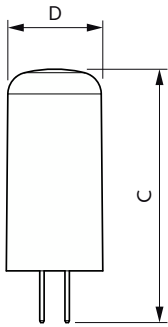

Product data

General Information		Operating and Electrical	
Cap-Base	G4	Input Frequency	- Hz
Nominal lifetime	15,000 hour(s)	Power Consumption	2.1 W
Switching Cycle	50,000	Lamp Current (Nom)	190 mA
Lighting Technology	LED	Wattage Equivalent	20 W
Flux measurement reference	Sphere	Starting Time (Nom)	0.5 s
		Warm-up time to 60% light	0.5 s
		Power Factor (Fraction)	0.9
		Voltage (Nom)	ac electronic 12 V
Light Technical		Temperature	
Color Code	827 [CCT of 2700K]	T-Case Maximum (Nom)	64 °C
Luminous Flux	210 lm		
Color Designation	Warm White (WW)	Controls and Dimming	
Correlated Color Temperature (Nom)	2700 K	Dimmable	Only with specific dimmers
Luminous Efficacy (rated) (Nom)	100 lm/W		
Color Consistency	<6	Mechanical and Housing	
Color rendering index (CRI)	80	Bulb Finish	Frosted
LLMF At End Of Nominal Lifetime (Nom)	70 %	Bulb Material	Plastic
Photobiological safety according to EN 62471	RG0		

Application Conditions

can it be used in closed luminaires	No
-------------------------------------	----

Product Data

Order product name	LED 20W G4 WW 12V Dim SRT6
Full product name	LED 20W G4 WW 12V Dim SRT6
Full product code	872016930057600
Order code	929003779258
Material Nr. (12NC)	929003779258
Numerator - Quantity Per Pack	1
EAN/UPC - Product/Case	8720169300576
Numerator - Packs per outer box	6
EAN/UPC - Case	8720169300583

Dimensional drawing

Product	D	C
LED 20W G4 WW 12V Dim SRT6	15 mm	40 mm

Photometric data

General uniform lighting - LED 20W G4 WW 12V Dim SRT6

Spectral Power Distribution Colour - LED 20W G4 WW 12V Dim SRT6