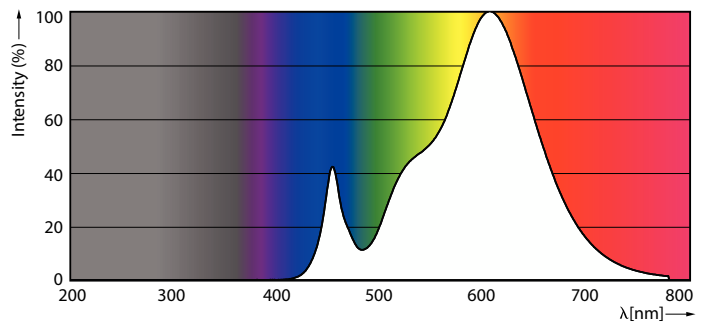

Product data

General Information		Operating and Electrical	
Cap-Base	G4	Input Frequency	- Hz
Nominal lifetime	15,000 hour(s)	Power Consumption	2.1 W
Switching Cycle	50,000	Lamp Current (Nom)	190 mA
Lighting Technology	LED	Wattage Equivalent	20 W
Flux measurement reference	Sphere	Starting Time (Nom)	0.5 s
		Warm-up time to 60% light	0.5 s
		Power Factor (Fraction)	0.9
		Voltage (Nom)	ac electronic 12 V
Light Technical		Temperature	
Color Code	827 [CCT of 2700K]	T-Case Maximum (Nom)	64 °C
Luminous Flux	210 lm		
Color Designation	Warm White (WW)	Controls and Dimming	
Correlated Color Temperature (Nom)	2700 K	Dimmable	Only with specific dimmers
Luminous Efficacy (rated) (Nom)	100 lm/W		
Color Consistency	<6	Mechanical and Housing	
Color rendering index (CRI)	80	Bulb Finish	Frosted
LLMF At End Of Nominal Lifetime (Nom)	70 %	Bulb Material	Plastic
Photobiological safety according to EN 62471	RG0		

Application Conditions

can it be used in closed luminaires	No
-------------------------------------	----

Product Data

Order product name	LED 20W G4 WW 12V Dim SRT6
Full product name	LED 20W G4 WW 12V Dim SRT6
Full product code	872016930057600
Order code	929003779258
Material Nr. (12NC)	929003779258
Numerator - Quantity Per Pack	1
EAN/UPC - Product/Case	8720169300576
Numerator - Packs per outer box	6
EAN/UPC - Case	8720169300583

Dimensional drawing

Product	D	C
LED 20W G4 WW 12V Dim SRT6	15 mm	40 mm

Photometric data

General uniform lighting - LED 20W G4 WW 12V Dim SRT6

Spectral Power Distribution Colour - LED 20W G4 WW 12V Dim SRT6