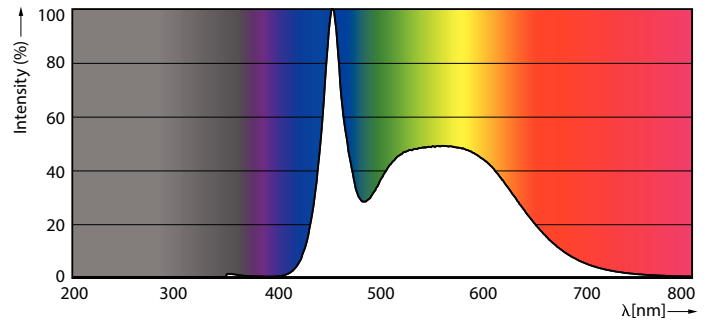

Photometric data

Spectral Power Distribution Colour - LED MOD 25W G3 865