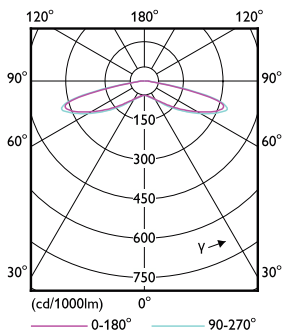

Light Distribution Diagram - LED MOD 25W G3 865