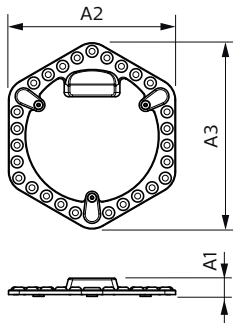

### Product data

General Information		Warm-up time to 60% light	
Cap-Base	-		0.5 s
Nominal lifetime	20,000 hour(s)	Power Factor (Fraction)	0.5
Switching Cycle	15,000	Voltage (Nom)	220-240 V
Lighting Technology	LED	Ballast Compatibility	Mains
Light Technical		Temperature	
Color Code	865 [CCT of 6500K]	T-Case Maximum (Nom)	85 °C
Beam Angle (Nom)	150 degree(s)	Controls and Dimming	
Luminous Flux	2,400 lm	Dimmable	No
Color Designation	Cool Daylight	Mechanical and Housing	
Correlated Color Temperature (Nom)	6500 K	Bulb Finish	Frosted
Luminous Efficacy (rated) (Nom)	96 lm/W	Bulb Material	Plastic
Color Consistency	<6	Product Length	200 mm
Color rendering index (CRI)	83	Bulb Shape	Others
LLMF At End Of Nominal Lifetime (Nom)	70 %	Net Weight (Piece)	0.105 kg
Photobiological safety according to EN 62471	RG1	Approval and Application	
Operating and Electrical		Energy Saving Product	Yes
Input Frequency	50 to 60 Hz	Approval Marks	RoHS compliance
Power Consumption	25 W	EU RoHS compliant	Yes
Lamp Current (Nom)	180 mA	EyeComfort	Yes
Wattage Equivalent	40 W	LED Innovations	EyeComfort
Starting Time (Nom)	0.5 s		

## Dimensional drawing

Product	D1	D2	A1	A2	A3
LED MOD 25W G3 865	178.5 mm	178.5 mm	21 mm	160 mm	178.5 mm