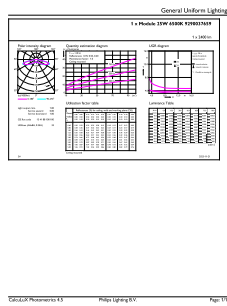

Photometric data

General uniform lighting - LED MOD 25W G3 865