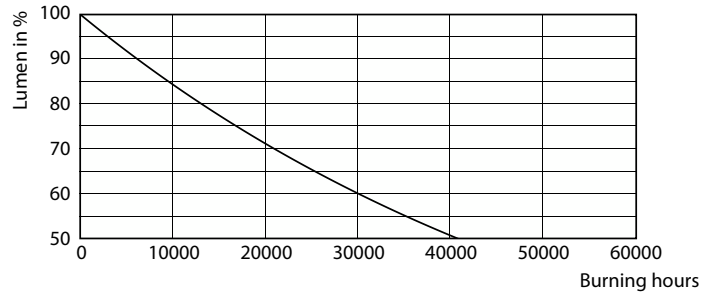

Life Expectancy Diagram