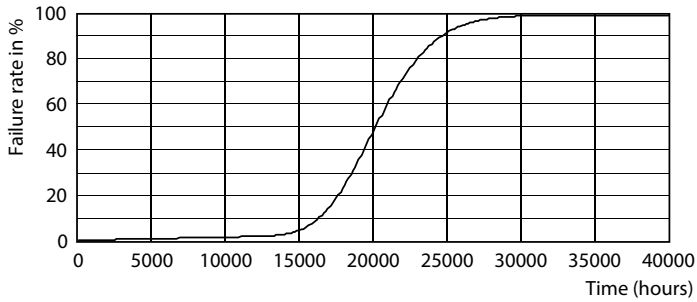

Life Expectancy Diagram