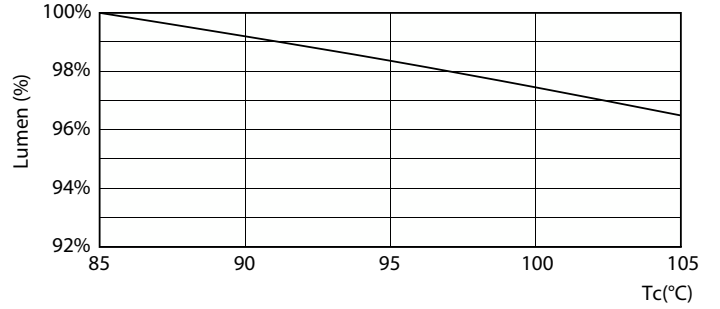

Lumen Maintenance Diagram - LED MOD 25W G3 865

MyCare LED Circular

Lifetime

FailureRate