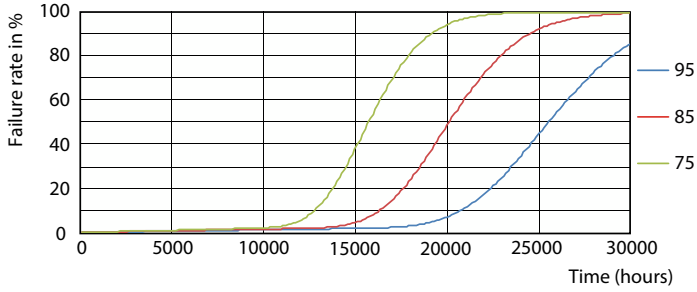

MyCare LED Circular

Lifetime

FailureRate