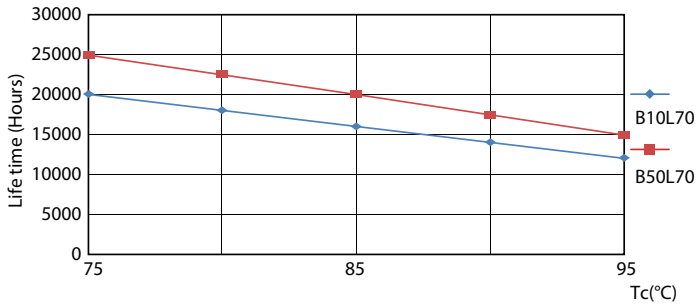

### Product data

General Information		Warm-up time to 60% light	
Cap-Base	-		0.5 s
Nominal lifetime	20,000 hour(s)	Power Factor (Fraction)	0.5
Switching Cycle	15,000	Voltage (Nom)	220-240 V
Lighting Technology	LED	Ballast Compatibility	Mains
Light Technical		Temperature	
Color Code	865 [CCT of 6500K]	T-Case Maximum (Nom)	85 °C
Beam Angle (Nom)	150 degree(s)	Controls and Dimming	
Luminous Flux	2,400 lm	Dimmable	No
Color Designation	Cool Daylight	Mechanical and Housing	
Correlated Color Temperature (Nom)	6500 K	Bulb Finish	Frosted
Luminous Efficacy (rated) (Nom)	96 lm/W	Bulb Material	Plastic
Color Consistency	<6	Product Length	200 mm
Color rendering index (CRI)	83	Bulb Shape	Others
LLMF At End Of Nominal Lifetime (Nom)	70 %	Net Weight (Piece)	0.105 kg
Photobiological safety according to EN 62471	RG1	Approval and Application	
Operating and Electrical		Energy Saving Product	Yes
Input Frequency	50 to 60 Hz	Approval Marks	RoHS compliance
Power Consumption	25 W	EU RoHS compliant	Yes
Lamp Current (Nom)	180 mA	EyeComfort	Yes
Wattage Equivalent	40 W	LED Innovations	EyeComfort
Starting Time (Nom)	0.5 s		

## Lifetime

FailureRate

Lumen Maintenance Diagram - LED MOD 25W G3 865

Life Expectancy Diagram

Lumen Maintenance Diagram - LED MOD 25W G3 865

LifetimeVsTc