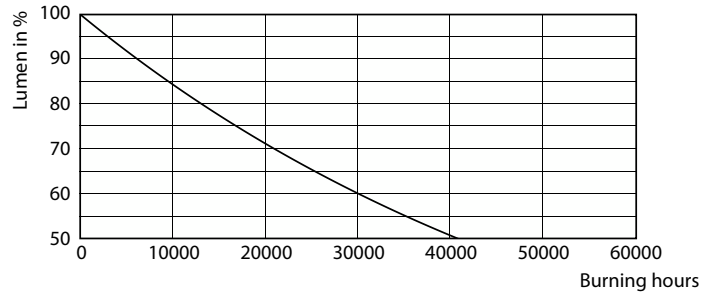

Product data

General Information	
Cap-Base	-
Nominal lifetime	20,000 hour(s)
Switching Cycle	15,000
Lighting Technology	LED

Light Technical	
Color Code	865 [CCT of 6500K]
Beam Angle (Nom)	150 degree(s)
Luminous Flux	1,900 lm
Color Designation	Cool Daylight
Correlated Color Temperature (Nom)	6500 K
Luminous Efficacy (rated) (Nom)	95 lm/W
Color Consistency	<6
Color rendering index (CRI)	83
LLMF At End Of Nominal Lifetime (Nom)	70 %
Photobiological safety according to EN 62471	RG1

Photometric data

Light Distribution Diagram - LED MOD 20W G3 865

Spectral Power Distribution Colour - LED MOD 20W G3 865

General uniform lighting - LED MOD 20W G3 865

Lifetime

FailureRate Lumen Maintenance Diagram - LED MOD 20W G3 865