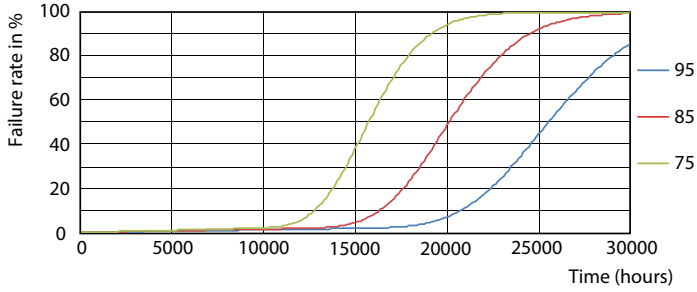

Photometric data

Light Distribution Diagram - LED MOD 20W G3 865

Spectral Power Distribution Colour - LED MOD 20W G3 865

General uniform lighting - LED MOD 20W G3 865

Lifetime

FailureRate Lumen Maintenance Diagram - LED MOD 20W G3 865