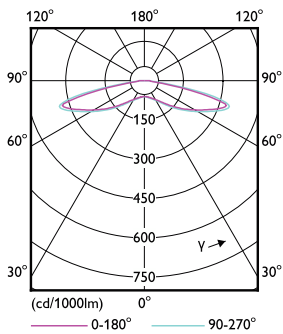

Photometric data

Light Distribution Diagram - LED MOD 20W G3 865

General uniform lighting - LED MOD 20W G3 865