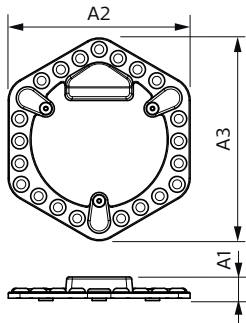

Temperature	
T-Case Maximum (Nom)	85 °C

Controls and Dimming	
Dimmable	No

Mechanical and Housing	
Bulb Finish	Frosted
Bulb Material	Plastic
Product Length	200 mm
Bulb Shape	Others
Net Weight (Piece)	0.078 kg

Material Nr. (12NC)	929003765809
Numerator - Quantity Per Pack	1
EAN/UPC - Product/Case	6941970611985
Numerator - Packs per outer box	40
EAN/UPC - Case	6941970611992

Dimensional drawing

Product	D1	D2	A1	A2	A3
LED MOD 20W G3 865	139 mm	139 mm	18 mm	126 mm	139 mm