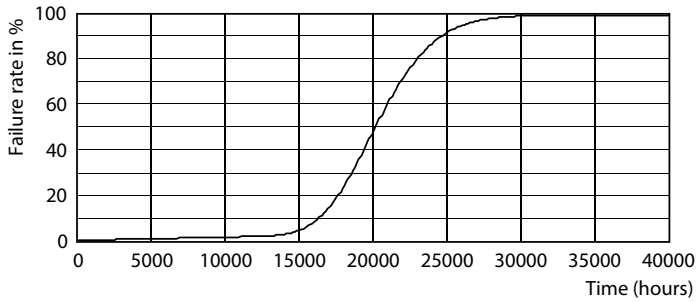

FailureRate Lumen Maintenance Diagram - LED MOD 20W G3 865

Life Expectancy Diagram Lumen Maintenance Diagram - LED MOD 20W G3 865