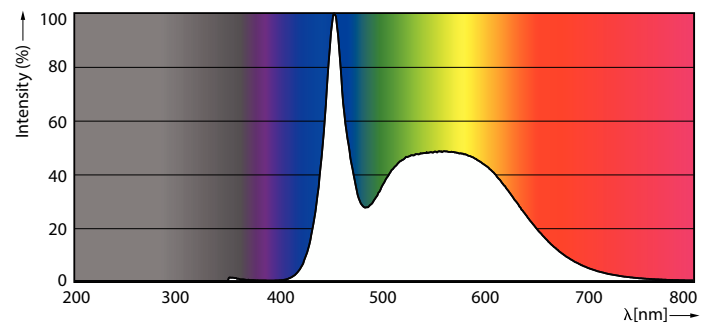

Photometric data

Spectral Power Distribution Colour - LED MOD 20W G3 865

General uniform lighting - LED MOD 20W G3 865