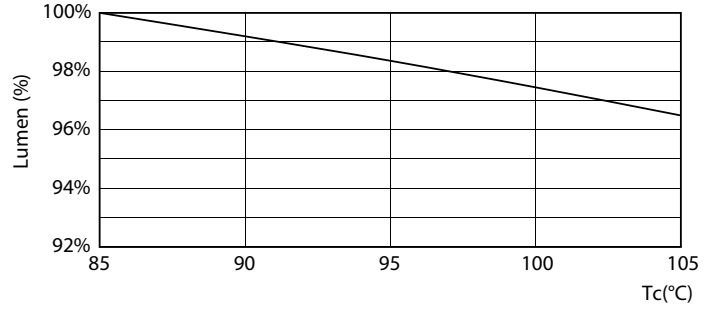

Lifetime

FailureRate Lumen Maintenance Diagram - LED MOD 20W G3 865