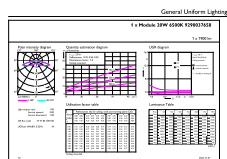

General uniform lighting - LED MOD 20W G3 865