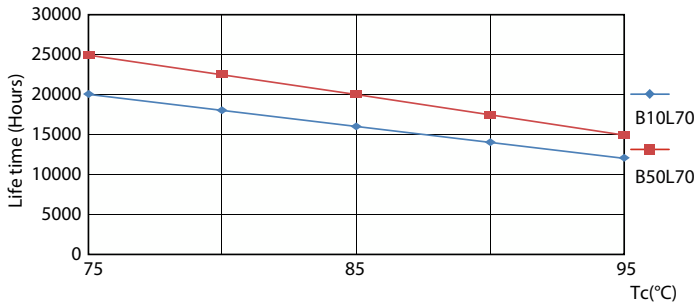

Life Expectancy Diagram Lumen Maintenance Diagram - LED MOD 20W G3 865

LifetimeVsTc