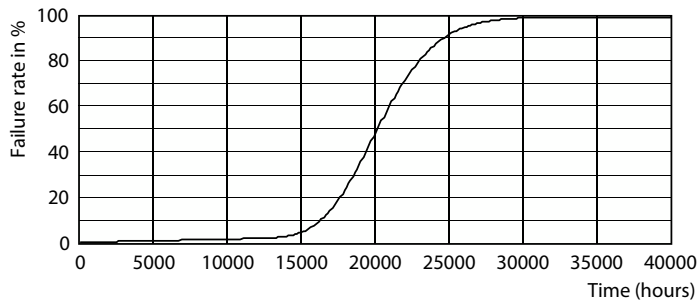

LifetimeVsTc

Life Expectancy Diagram