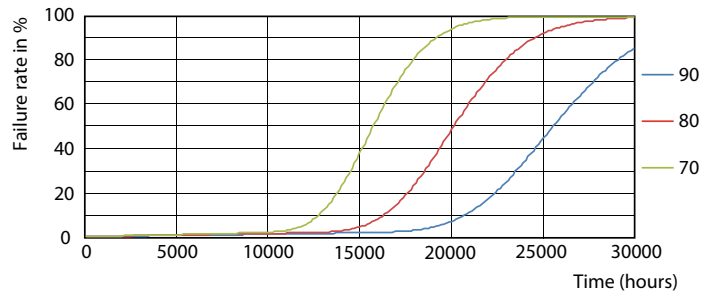

Lumen Maintenance Diagram - LED MOD 14W G3 865