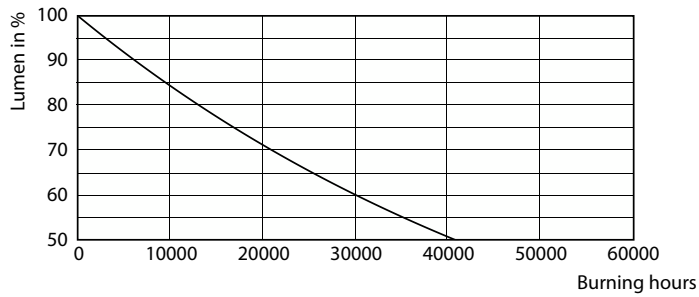

Life Expectancy Diagram

FailureRate

Lumen Maintenance Diagram - LED MOD 14W G3 865