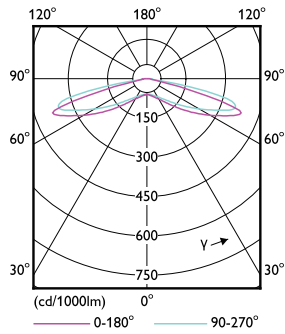

Photometric data