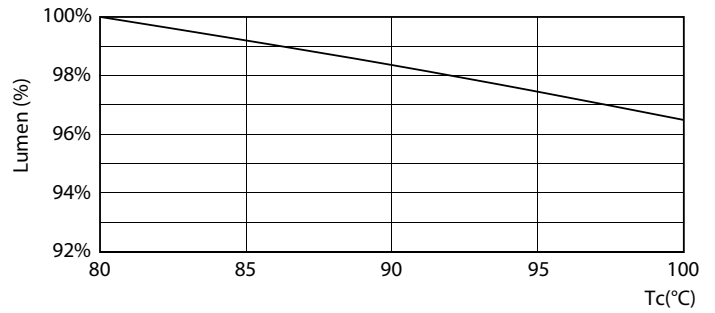

Lumen Maintenance Diagram - LED MOD 14W G3 865

MyCare LED Circular

Lifetime