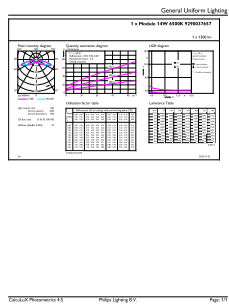

Photometric data