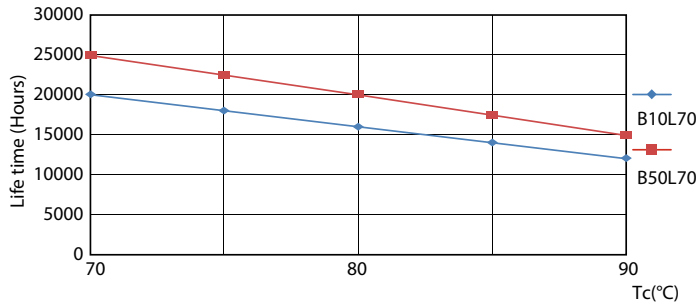

Product data

General Information		Warm-up time to 60% light	
Cap-Base	-		0.5 s
Nominal lifetime	20,000 hour(s)	Power Factor (Fraction)	0.5
Switching Cycle	15,000	Voltage (Nom)	220-240 V
Lighting Technology	LED	Ballast Compatibility	Mains
Light Technical		Temperature	
Color Code	865 [CCT of 6500K]	T-Case Maximum (Nom)	80 °C
Beam Angle (Nom)	150 degree(s)	Controls and Dimming	
Luminous Flux	1,300 lm	Dimmable	No
Color Designation	Cool Daylight	Mechanical and Housing	
Correlated Color Temperature (Nom)	6500 K	Bulb Finish	Frosted
Luminous Efficacy (rated) (Nom)	92 lm/W	Bulb Material	Plastic
Color Consistency	<6	Product Length	100 mm
Color rendering index (CRI)	83	Bulb Shape	Others
LLMF At End Of Nominal Lifetime (Nom)	70 %	Net Weight (Piece)	0.058 kg
Photobiological safety according to EN 62471	RG1	Approval and Application	
Operating and Electrical		Energy Saving Product	Yes
Input Frequency	50 to 60 Hz	Approval Marks	RoHS compliance
Power Consumption	14 W	EU RoHS compliant	Yes
Lamp Current (Nom)	94 mA	EyeComfort	Yes
Wattage Equivalent	22 W	LED Innovations	EyeComfort
Starting Time (Nom)	0.5 s		

Photometric data

General uniform lighting - LED MOD 14W G3 865

Light Distribution Diagram - LED MOD 14W G3 865

Spectral Power Distribution Colour - LED MOD 14W G3 865

MyCare LED Circular

Lifetime

LifetimeVsTc