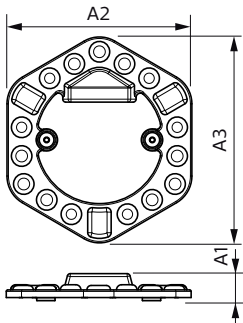

Product data

General Information		Warm-up time to 60% light	
Cap-Base	-		0.5 s
Nominal lifetime	20,000 hour(s)	Power Factor (Fraction)	0.5
Switching Cycle	15,000	Voltage (Nom)	220-240 V
Lighting Technology	LED	Ballast Compatibility	Mains
Light Technical		Temperature	
Color Code	865 [CCT of 6500K]	T-Case Maximum (Nom)	80 °C
Beam Angle (Nom)	150 degree(s)	Controls and Dimming	
Luminous Flux	1,300 lm	Dimmable	No
Color Designation	Cool Daylight	Mechanical and Housing	
Correlated Color Temperature (Nom)	6500 K	Bulb Finish	Frosted
Luminous Efficacy (rated) (Nom)	92 lm/W	Bulb Material	Plastic
Color Consistency	<6	Product Length	100 mm
Color rendering index (CRI)	83	Bulb Shape	Others
LLMF At End Of Nominal Lifetime (Nom)	70 %	Net Weight (Piece)	0.058 kg
Photobiological safety according to EN 62471	RG1	Approval and Application	
Operating and Electrical		Energy Saving Product	Yes
Input Frequency	50 to 60 Hz	Approval Marks	RoHS compliance
Power Consumption	14 W	EU RoHS compliant	Yes
Lamp Current (Nom)	94 mA	EyeComfort	Yes
Wattage Equivalent	22 W	LED Innovations	EyeComfort
Starting Time (Nom)	0.5 s		

Material Nr. (12NC)	929003765709
Numerator - Quantity Per Pack	1
EAN/UPC - Product/Case	6941970611961
Numerator - Packs per outer box	40
EAN/UPC - Case	6941970611978

Dimensional drawing

Product	D1	D2	A1	A2	A3
LED MOD 14W G3 865	139 mm	139 mm	18 mm	126 mm	139 mm