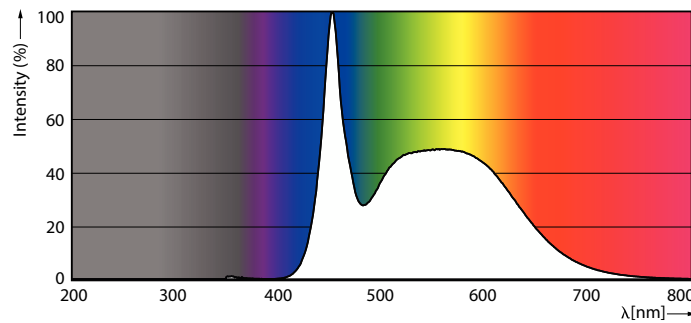

General uniform lighting - LED MOD 14W G3 865

Light Distribution Diagram - LED MOD 14W G3 865

Spectral Power Distribution Colour - LED MOD 14W G3 865