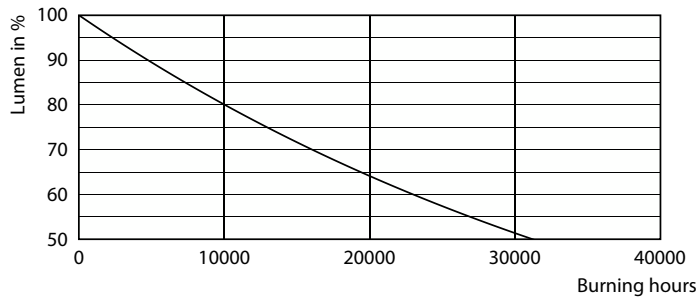

Ecofit Ledtubes T8

Lifetime

Lumen Maintenance Diagram