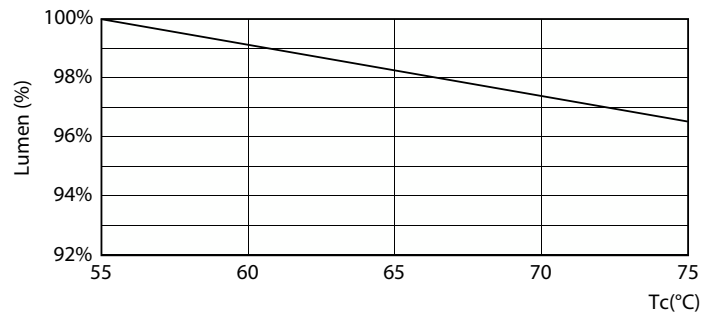

Ecofit Ledtubes T8

Photometric data

General uniform lighting - Ledtube DE HO 1200mm 22W 765 T8 G13

Lifetime

Lumen Maintenance Diagram - Ledtube DE HO 1200mm 22W 765 T8 G13