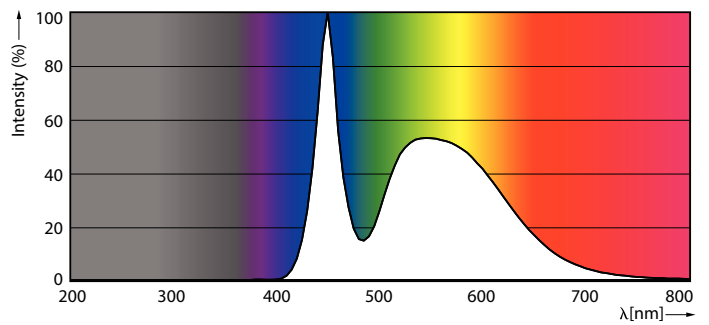

Spectral Power Distribution Colour - Ledtube DE HO 1200mm 22W 765 T8 G13