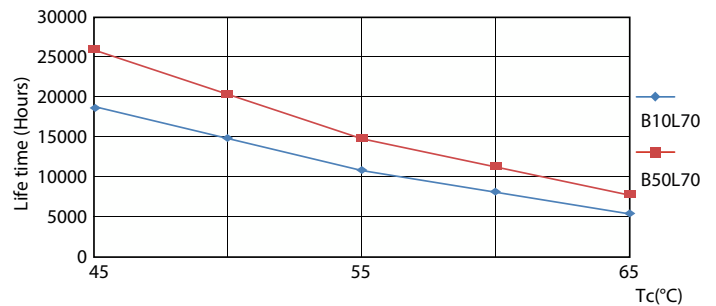

Ecofit Ledtubes T8

Photometric data

General uniform lighting - Ledtube DE HO 1200mm 22W 765 T8 G13

Lifetime

Life Expectancy Diagram - Ledtube DE HO 1200mm 22W 765 T8 G13

Lumen Maintenance Diagram - Ledtube DE HO 1200mm 22W 765 T8 G13