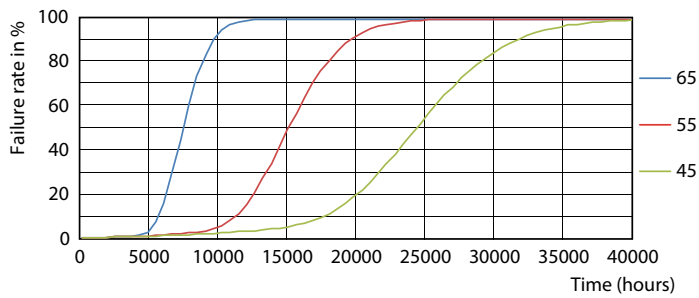

Ecofit Ledtubes T8

Photometric data

General uniform lighting - Ledtube DE HO 1200mm 22W 765 T8 G13

Lifetime

Life Expectancy Diagram - Ledtube DE HO 1200mm 22W 765 T8 G13

Lumen Maintenance Diagram - Ledtube DE HO 1200mm 22W 765 T8 G13