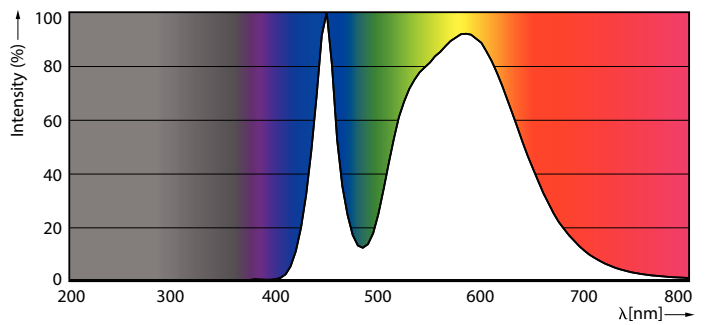

Spectral Power Distribution Colour - Ledtube DE HO 1200mm 22W 740 T8 G13