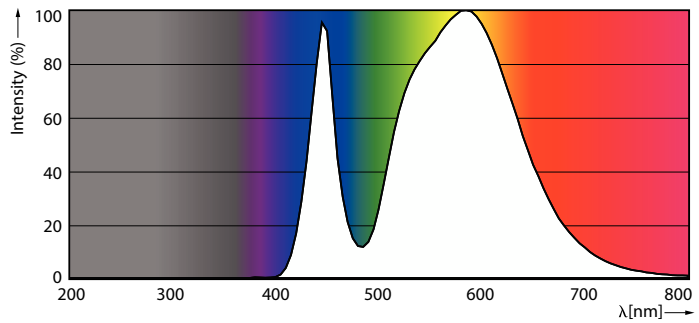

Photometric data

Spectral Power Distribution Colour - Ledtube DE 600mm 9W 740 T8 G13