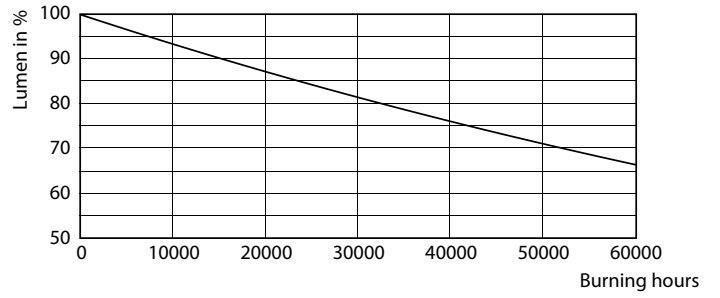

Classic filament LEDbulbs

Lifetime

Life Expectancy Diagram

Lumen Maintenance Diagram - LED CLA 7.3W A60 B22 4000K FR UE SRT6