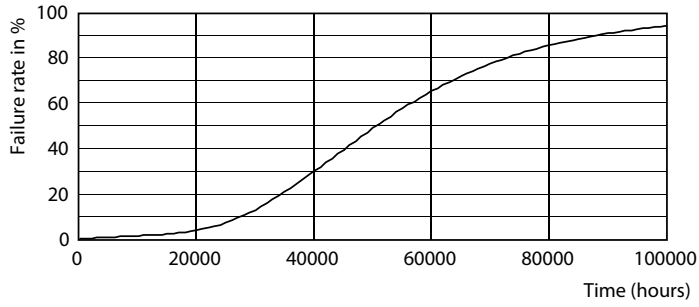

Classic filament LEDbulbs

Lifetime

Life Expectancy Diagram

Lumen Maintenance Diagram - LED CLA 7.3W A60 B22 4000K FR UE SRT6