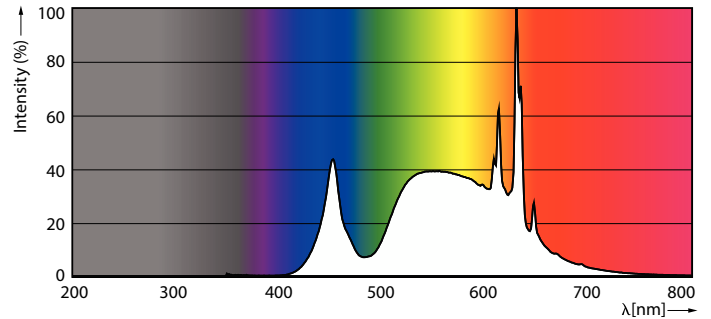

Spectral Power Distribution Colour - LED CLA 7.3W A60 B22 4000K FR UE SRT6