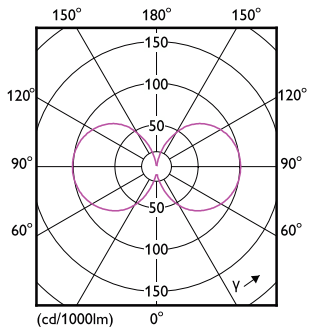

Product	D	C
LED CLA 7.3W A60 B22 4000K FR UE SRT6	60 mm	102 mm

Photometric data

General uniform lighting - LED CLA 7.3W A60 B22 4000K FR UE SRT6

Spectral Power Distribution Colour - LED CLA 7.3W A60 B22 4000K FR UE SRT6