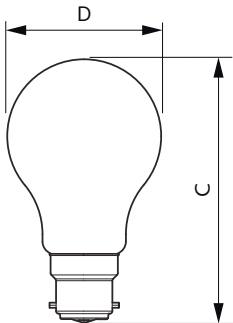

Classic filament LEDbulbs

Ambient temperature range	-20 to +45 °C
Product Data	
Order product name	LED CLA 7.3W A60 B22 4000K FR UE SRT6
Full product name	LED CLA 7.3W A60 B22 4000K FR UE SRT6
Full product code	872016939433900

Order code	929003625819
Material Nr. (12NC)	929003625819
Numerator - Quantity Per Pack	1
EAN/UPC - Product/Case	8720169394339
Numerator - Packs per outer box	6
EAN/UPC - Case	8720169394346

Dimensional drawing

Product	D	C
LED CLA 7.3W A60 B22 4000K FR UE SRT6	60 mm	102 mm