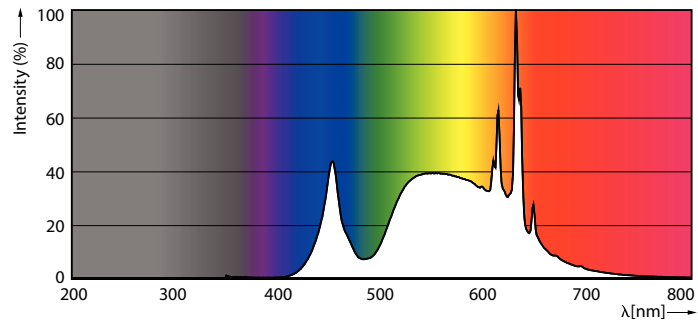

Photometric data

Spectral Power Distribution Colour - LED CLA 7.3W A60 E27 4000K FR UE SRT6