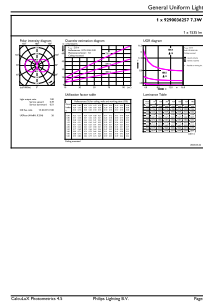

Photometric data

General uniform lighting - LED CLA 7.3W A60 E27 4000K FR UE SRT6