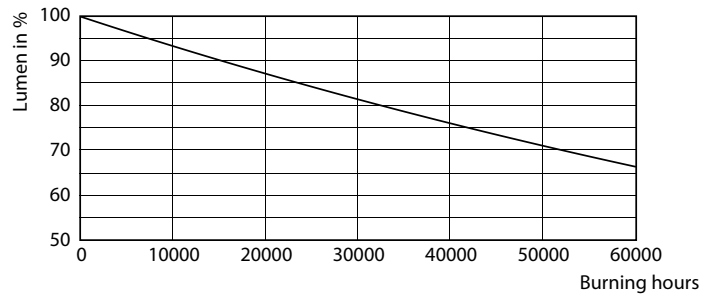

Classic filament LEDbulbs

Lifetime

Life Expectancy Diagram

Lumen Maintenance Diagram - LED CLA 7.3W A60 E27 4000K FR UE SRT6