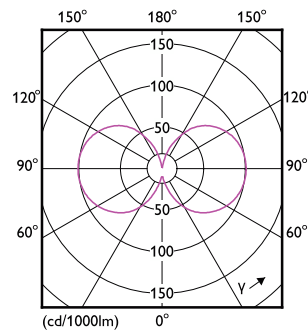

Product data

General Information		Wattage Equivalent	
Cap-Base	E27		100 W
Nominal lifetime	50,000 h	Starting Time (Nom)	0.5 s
Switching Cycle	50,000	Warm-up time to 60% light	0.5 s
Lighting Technology	LED	Power Factor (Fraction)	0.4
		Voltage (Nom)	220-240 V
Light Technical		Temperature	
Color Code	840 [CCT of 4000K]	T-Case Maximum (Nom)	70 °C
Beam Angle (Nom)	300 degree(s)		
Luminous Flux	1,535 lm	Controls and Dimming	
Color Designation	Cool White (CW)	Dimmable	No
Correlated Color Temperature (Nom)	4000 K	Mechanical and Housing	
Luminous Efficacy (rated) (Nom)	210 lm/W	Bulb Finish	Frosted
Color Consistency	<6	Bulb Material	Glass
Color rendering index (CRI)	80	Bulb Shape	A60
LLMF At End Of Nominal Lifetime (Nom)	70 %	Net Weight (Piece)	0.039 kg
Photobiological safety according to EN 62471	RG1	Approval and Application	
Operating and Electrical		EU RoHS compliant	Yes
Input Frequency	50 to 60 Hz	EyeComfort	Yes
Power Consumption	7.3 W	LED Innovations	UltraEfficient
Lamp Current (Nom)	71 mA		

Product	D	C
LED CLA 7.3W A60 E27 4000K FR UE SRT6	60 mm	104 mm

Photometric data

Spectral Power Distribution Colour - LED CLA 7.3W A60 E27 4000K FR UE SRT6

General uniform lighting - LED CLA 7.3W A60 E27 4000K FR UE SRT6