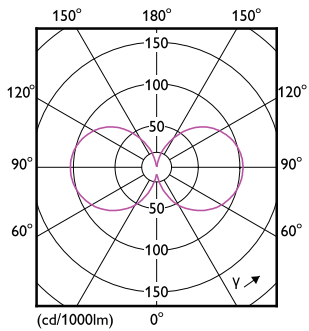

Photometric data

Light Distribution Diagram - LED CLA 7.3W A60 B22 2700K FR UE SRT6