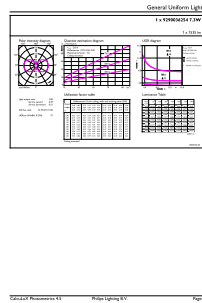

Photometric data

General uniform lighting - LED CLA 7.3W A60 B22 2700K FR UE SRT6