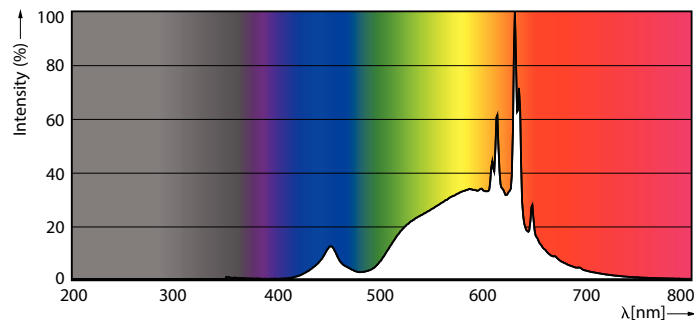

Spectral Power Distribution Colour - LED CLA 7.3W A60 B22 2700K FR UE SRT6