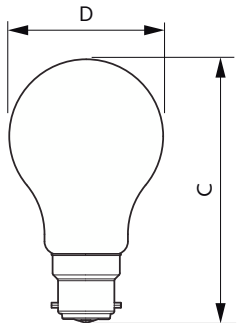

Classic filament LEDbulbs

Ambient temperature range	-20 to +45 °C
Product Data	
Order product name	LED CLA 7.3W A60 B22 2700K FR UE SRT6
Full product name	LED CLA 7.3W A60 B22 2700K FR UE SRT6
Full product code	872016939431500

Order code	929003625419
Material Nr. (12NC)	929003625419
Numerator - Quantity Per Pack	1
EAN/UPC - Product/Case	8720169394315
Numerator - Packs per outer box	6
EAN/UPC - Case	8720169394322

Dimensional drawing

Product	D	C
LED CLA 7.3W A60 B22 2700K FR UE SRT6	60 mm	102 mm