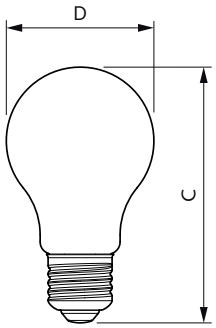

Product data

| General Information | |
|---------------------|----------|
| Cap-Base | E27 |
| Nominal lifetime | 50,000 h |
| Switching Cycle | 50,000 |
| Lighting Technology | LED |

| Light Technical | |
|--|--------------------|
| Color Code | 827 [CCT of 2700K] |
| Beam Angle (Nom) | 300 degree(s) |
| Luminous Flux | 1,535 lm |
| Color Designation | Warm White (WW) |
| Correlated Color Temperature (Nom) | 2700 K |
| Luminous Efficacy (rated) (Nom) | 210 lm/W |
| Color Consistency | <6 |
| Color rendering index (CRI) | 80 |
| LLMF At End Of Nominal Lifetime (Nom) | 70 % |
| Photobiological safety according to EN 62471 | RG1 |

| Temperature | |
|----------------------|-------|
| T-Case Maximum (Nom) | 70 °C |

| Controls and Dimming | |
|----------------------|----|
| Dimmable | No |

| Mechanical and Housing | |
|------------------------|----------|
| Bulb Finish | Frosted |
| Bulb Material | Glass |
| Bulb Shape | A60 |
| Net Weight (Piece) | 0.039 kg |

Dimensional drawing

| Product | D | C |
|---------------------------------------|-------|--------|
| LED CLA 7.3W A60 E27 2700K FR UE SRT6 | 60 mm | 104 mm |

Photometric data

Light Distribution Diagram - LED CLA 7.3W A60 E27 2700K FR UE SRT6