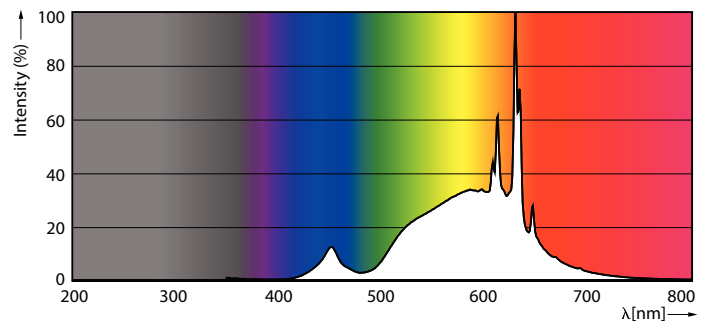

Product data

| General Information | |
|---------------------|----------|
| Cap-Base | E27 |
| Nominal lifetime | 50,000 h |
| Switching Cycle | 50,000 |
| Lighting Technology | LED |

| Light Technical | |
|--|--------------------|
| Color Code | 827 [CCT of 2700K] |
| Beam Angle (Nom) | 300 degree(s) |
| Luminous Flux | 1,535 lm |
| Color Designation | Warm White (WW) |
| Correlated Color Temperature (Nom) | 2700 K |
| Luminous Efficacy (rated) (Nom) | 210 lm/W |
| Color Consistency | <6 |
| Color rendering index (CRI) | 80 |
| LLMF At End Of Nominal Lifetime (Nom) | 70 % |
| Photobiological safety according to EN 62471 | RG1 |

Dimensional drawing

| Product | D | C |
|---------------------------------------|-------|--------|
| LED CLA 7.3W A60 E27 2700K FR UE SRT6 | 60 mm | 104 mm |

Photometric data

Light Distribution Diagram - LED CLA 7.3W A60 E27 2700K FR UE SRT6

Spectral Power Distribution Colour - LED CLA 7.3W A60 E27 2700K FR UE SRT6

General uniform lighting - LED CLA 7.3W A60 E27 2700K FR UE SRT6

Classic filament LEDbulbs

Lifetime

Life Expectancy Diagram

Lumen Maintenance Diagram - LED CLA 7.3W A60 E27 2700K FR UE SRT6