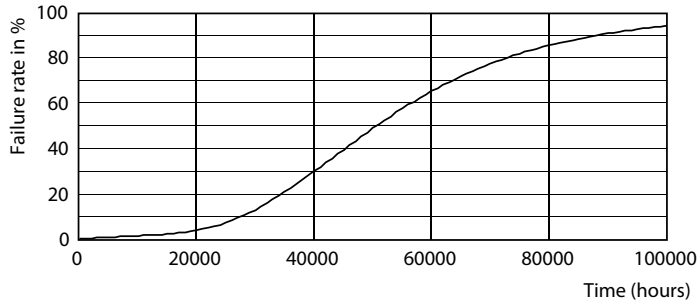

Classic filament LEDbulbs

Lifetime

Life Expectancy Diagram

Lumen Maintenance Diagram - LED CLA 7.3W A60 E27 2700K FR UE SRT6