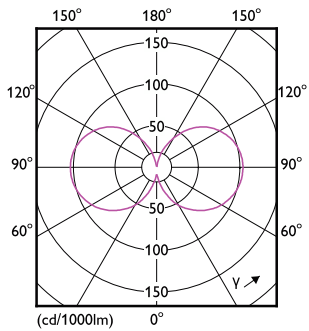

Product data

| General Information | |
|---------------------|----------|
| Cap-Base | E27 |
| Nominal lifetime | 50,000 h |
| Switching Cycle | 50,000 |
| Lighting Technology | LED |

| Light Technical | |
|--|--------------------|
| Color Code | 827 [CCT of 2700K] |
| Beam Angle (Nom) | 300 degree(s) |
| Luminous Flux | 1,535 lm |
| Color Designation | Warm White (WW) |
| Correlated Color Temperature (Nom) | 2700 K |
| Luminous Efficacy (rated) (Nom) | 210 lm/W |
| Color Consistency | <6 |
| Color rendering index (CRI) | 80 |
| LLMF At End Of Nominal Lifetime (Nom) | 70 % |
| Photobiological safety according to EN 62471 | RG1 |

| Temperature | |
|----------------------|-------|
| T-Case Maximum (Nom) | 70 °C |

| Controls and Dimming | |
|----------------------|----|
| Dimmable | No |

| Mechanical and Housing | |
|------------------------|----------|
| Bulb Finish | Frosted |
| Bulb Material | Glass |
| Bulb Shape | A60 |
| Net Weight (Piece) | 0.039 kg |

Dimensional drawing

| Product | D | C |
|---------------------------------------|-------|--------|
| LED CLA 7.3W A60 E27 2700K FR UE SRT6 | 60 mm | 104 mm |

Photometric data

Light Distribution Diagram - LED CLA 7.3W A60 E27 2700K FR UE SRT6