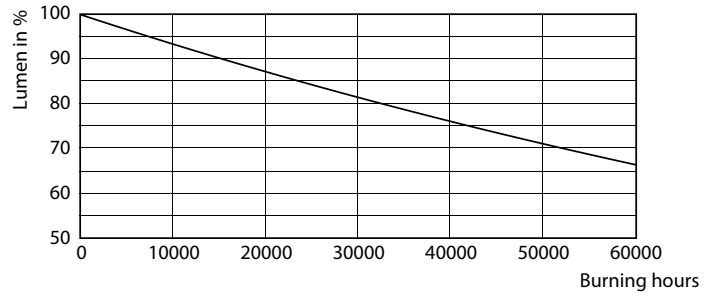

Classic filament LEDbulbs

Lifetime

Life Expectancy Diagram

Lumen Maintenance Diagram - LED CLA 7.3W A60 E27 2700K FR UE SRT6