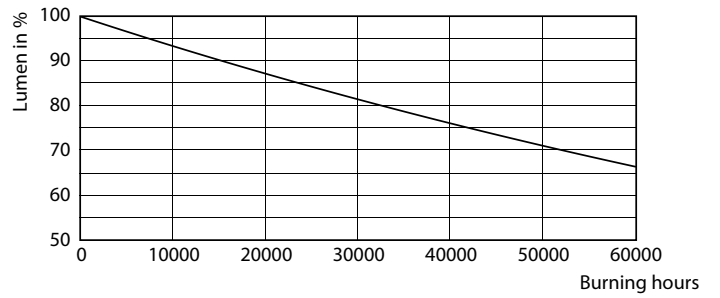

Classic filament LEDbulbs

Lifetime

Life Expectancy Diagram

Lumen Maintenance Diagram - LED CLA 4W A60 B22 4000K FR UE SRT6