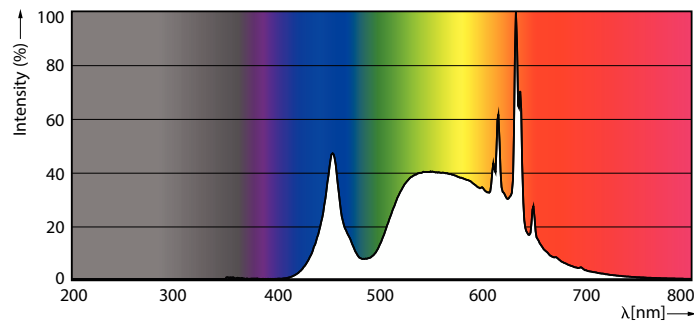

General uniform lighting - LED CLA 4W A60 B22 4000K FR UE SRT6

Spectral Power Distribution Colour - LED CLA 4W A60 B22 4000K FR UE SRT6