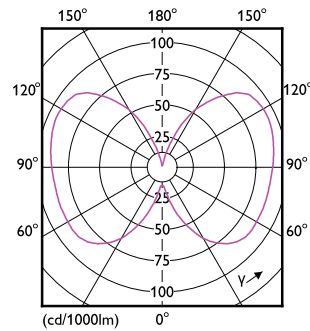

Light Distribution Diagram - LED CLA 4W A60 B22 4000K FR UE SRT6