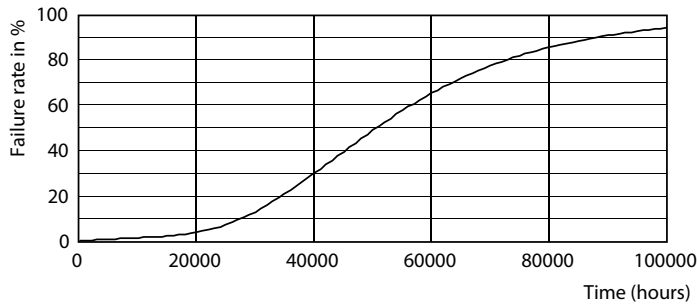

Classic filament LEDbulbs

Lifetime

Life Expectancy Diagram

Lumen Maintenance Diagram - LED CLA 4W A60 B22 4000K FR UE SRT6