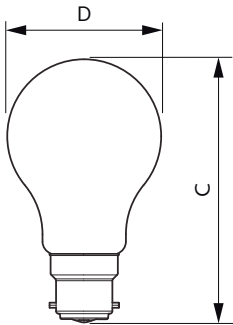

Classic filament LEDbulbs

Ambient temperature range	-20 to +45 °C
Product Data	
Order product name	LED CLA 4W A60 B22 4000K FR UE SRT6
Full product name	LED CLA 4W A60 B22 4000K FR UE SRT6
Full product code	872016939425400

Order code	929003624219
Material Nr. (12NC)	929003624219
Numerator - Quantity Per Pack	1
EAN/UPC - Product/Case	8720169394254
Numerator - Packs per outer box	6
EAN/UPC - Case	8720169394261

Dimensional drawing

Product	D	C
LED CLA 4W A60 B22 4000K FR UE SRT6	60 mm	102 mm