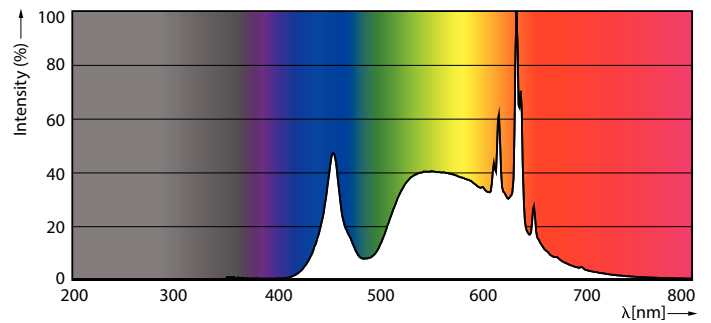

Product data

General Information	
Cap-Base	E27
Nominal lifetime	50,000 h
Switching Cycle	50,000
Lighting Technology	LED

Light Technical	
Color Code	840 [CCT of 4000K]
Beam Angle (Nom)	300 degree(s)
Luminous Flux	840 lm
Color Designation	Cool White (CW)
Correlated Color Temperature (Nom)	4000 K
Luminous Efficacy (rated) (Nom)	210 lm/W
Color Consistency	<6
Color rendering index (CRI)	80
LLMF At End Of Nominal Lifetime (Nom)	70 %
Photobiological safety according to EN 62471 RG1	

Photometric data

Light Distribution Diagram - LED CLA 4W A60 E27 4000K FR UE SRT6

Spectral Power Distribution Colour - LED CLA 4W A60 E27 4000K FR UE SRT6

General uniform lighting - LED CLA 4W A60 E27 4000K FR UE SRT6