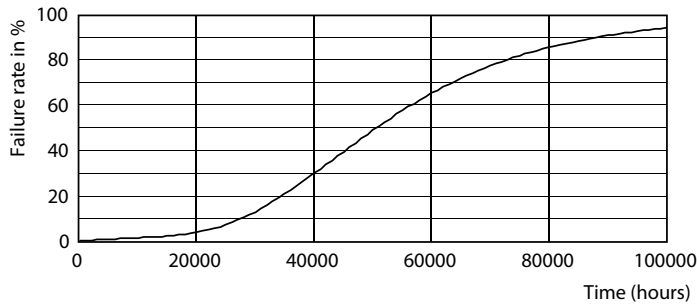

Classic filament LEDbulbs

Lifetime

Life Expectancy Diagram

Lumen Maintenance Diagram - LED CLA 4W A60 E27 4000K FR UE SRT6