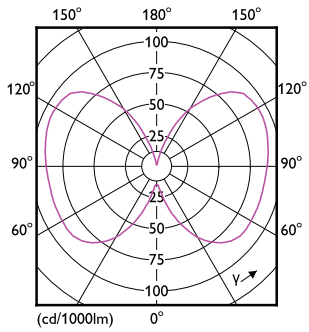

Photometric data

Light Distribution Diagram - LED CLA 4W A60 E27 4000K FR UE SRT6