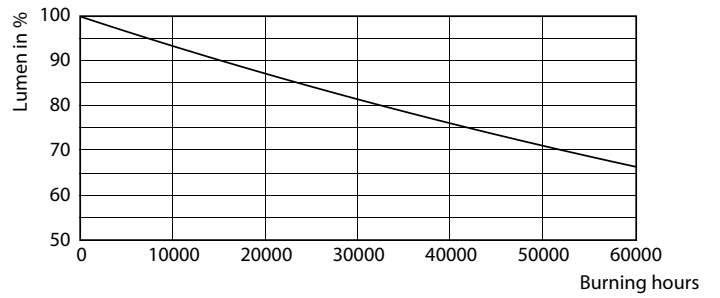

Classic filament LEDbulbs

Lifetime

Life Expectancy Diagram

Lumen Maintenance Diagram - LED CLA 4W A60 E27 4000K FR UE SRT6