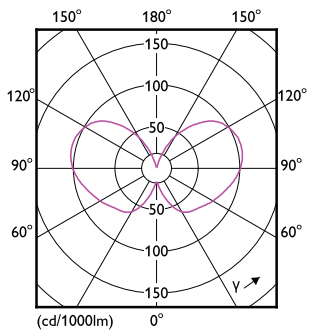

Photometric data

Light Distribution Diagram - LED CLA 4W A60 B22 2700K FR UE SRT6