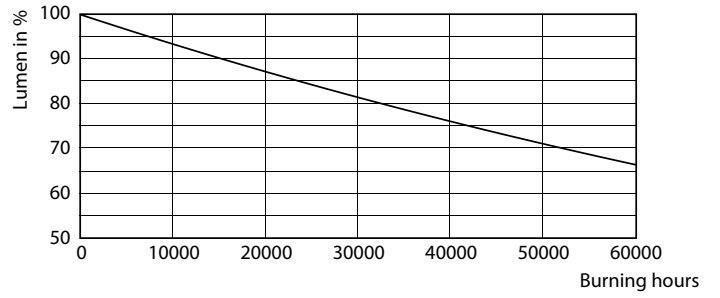

Classic filament LEDbulbs

Lifetime

Life Expectancy Diagram

Lumen Maintenance Diagram - LED CLA 4W A60 B22 2700K FR UE SRT6