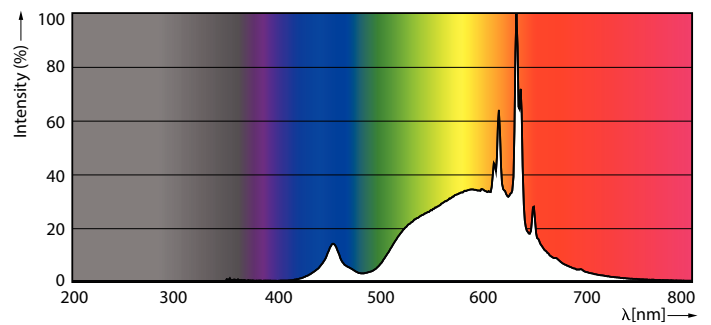

Spectral Power Distribution Colour - LED CLA 4W A60 B22 2700K FR UE SRT6

General uniform lighting - LED CLA 4W A60 B22 2700K FR UE SRT6