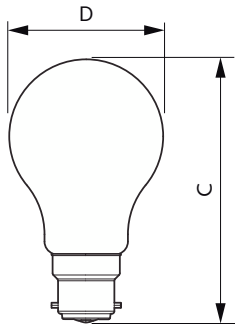

Classic filament LEDbulbs

Ambient temperature range	-20 to +45 °C
Product Data	
Order product name	LED CLA 4W A60 B22 2700K FR UE SRT6
Full product name	LED CLA 4W A60 B22 2700K FR UE SRT6
Full product code	872016939423000
Order code	929003623819

Material Nr. (12NC)	929003623819
Numerator - Quantity Per Pack	1
EAN/UPC - Product/Case	8720169394230
Numerator - Packs per outer box	6
EAN/UPC - Case	8720169394247

Dimensional drawing

Product	D	C
LED CLA 4W A60 B22 2700K FR UE SRT6	60 mm	102 mm