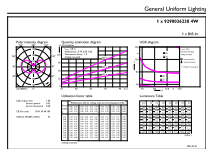

Photometric data

Light Distribution Diagram - LED CLA 4W A60 B22 2700K FR UE SRT6

Spectral Power Distribution Colour - LED CLA 4W A60 B22 2700K FR UE SRT6

General uniform lighting - LED CLA 4W A60 B22 2700K FR UE SRT6