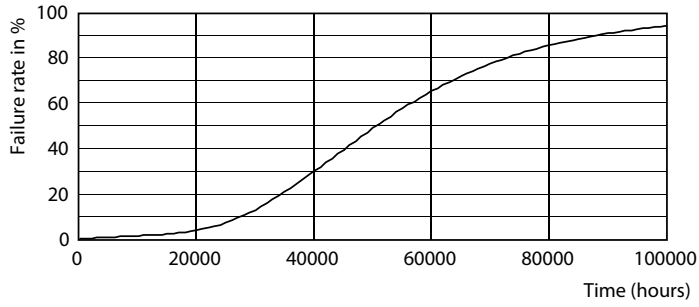

Classic filament LEDbulbs

Lifetime

Life Expectancy Diagram

Lumen Maintenance Diagram - LED CLA 4W A60 B22 2700K FR UE SRT6