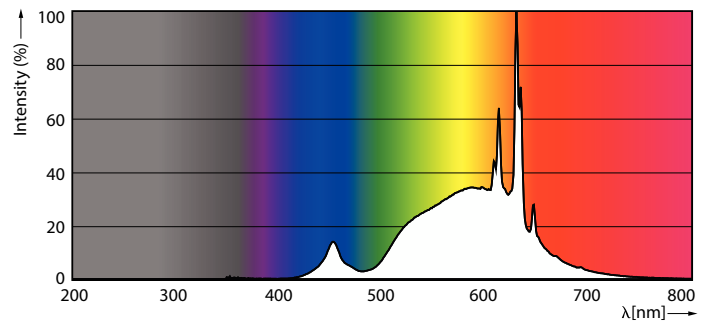

Spectral Power Distribution Colour - LED CLA 4W A60 E27 2700K FR UE SRT6

General uniform lighting - LED CLA 4W A60 E27 2700K FR UE SRT6