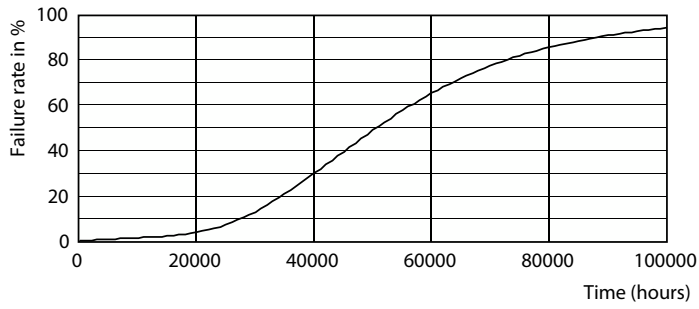

Classic filament LEDbulbs

Lifetime

Life Expectancy Diagram

Lumen Maintenance Diagram - LED CLA 4W A60 E27 2700K FR UE SRT6