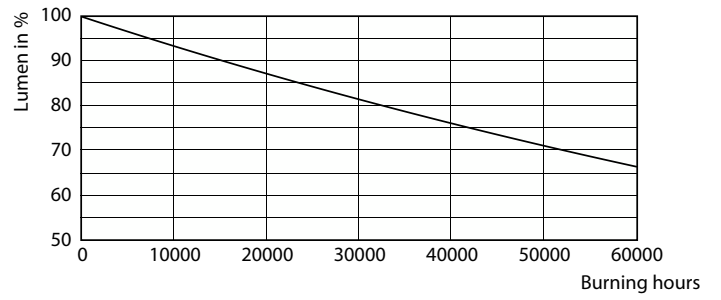

Classic filament LEDbulbs

Lifetime

Life Expectancy Diagram

Lumen Maintenance Diagram - LED CLA 4W A60 E27 2700K FR UE SRT6