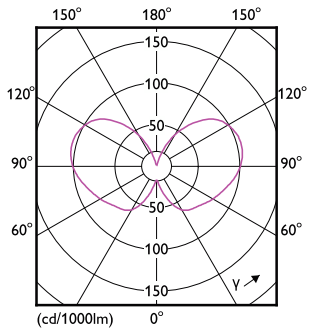

Photometric data

Light Distribution Diagram - LED CLA 4W A60 E27 2700K FR UE SRT6