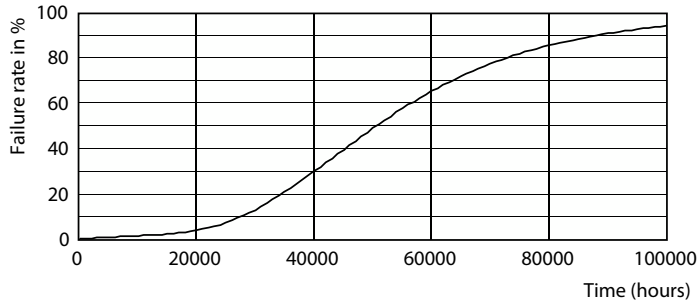

Classic filament LEDbulbs

Lifetime

Life Expectancy Diagram

Lumen Maintenance Diagram - LED CLA 4W A60 E27 2700K FR UE SRT6