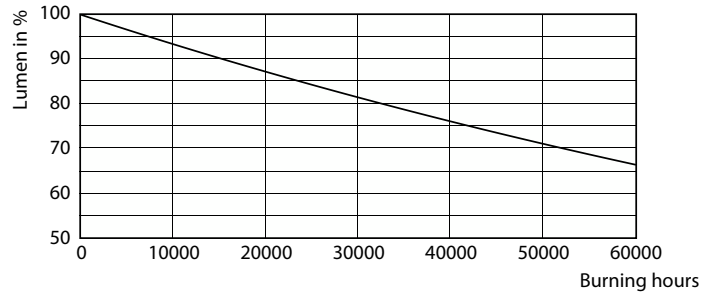

Classic filament LEDbulbs

Lifetime

Life Expectancy Diagram

Lumen Maintenance Diagram - LED CLA 4W A60 E27 2700K FR UE SRT6