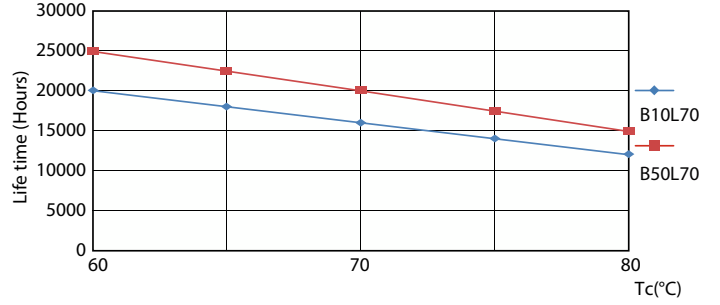

Life Expectancy Diagram - LED MOD 14W 865 OL

Lifetime