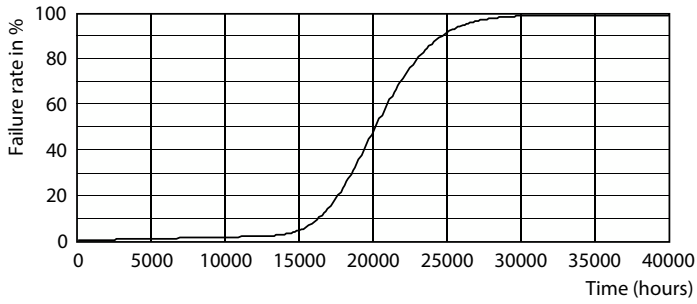

Life Expectancy Diagram - LED MOD 14W 865 OL

Life Expectancy Diagram - LED MOD 14W 865 OL