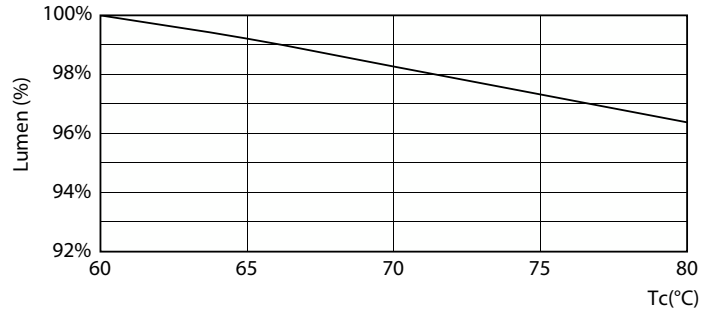

Product data

General Information		Lamp Current (Max)	
Cap-Base	- [-]	Lamp Current (Min)	120 mA
Nominal lifetime	20,000 hour(s)	Starting Time (Nom)	0.5 s
Switching Cycle	15,000	Warm-up time to 60% light	instant full light s
Rated Lifetime (Hours)	20,000 hour(s)	Power Factor (Fraction)	0.5
Lighting Technology	LED	Voltage (Nom)	220-240 V
EU RoHS compliant	Yes	Temperature	
Light Technical		Ambient temperature range	-20 °C to 45 °C
Color Code	865 [CCT of 6500K]	T-Case Maximum (Nom)	70 °C
Color Code	865 [CCT of 6500K]	Controls and Dimming	
Beam Angle (Nom)	120 degree(s)	Dimmable	No
Luminous Flux	1,600 lm	Mechanical and Housing	
Color Designation	Cool Daylight	Bulb Finish	Frosted
Correlated Color Temperature (Nom)	6500 K	Bulb Material	Plastic
Luminous Efficacy (rated) (Nom)	114 lm/W	Product Length	200 mm
Color Consistency	<6	Bulb Shape	Others
Color rendering index (CRI)	80	Approval and Application	
LLMF At End Of Nominal Lifetime (Nom)	70 %	Energy Saving Product	Yes
Operating and Electrical		Approval Marks	RoHS compliance
Line Frequency	50 to 60 Hz		
Input Frequency	50 to 60 Hz		
Power Consumption	14 W		

Light Distribution Diagram - LED MOD 14W 865 OL

Lifetime

Life Expectancy Diagram - LED MOD 14W 865 OL

Life Expectancy Diagram - LED MOD 14W 865 OL

Life Expectancy Diagram - LED MOD 14W 865 OL

Lumen Maintenance Diagram - LED MOD 14W 865 OL