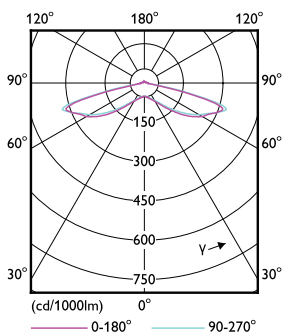

Light Distribution Diagram - LED MOD 14W 865 OL