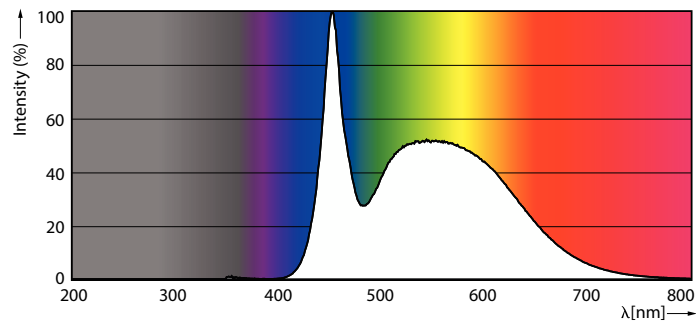

Photometric data

Spectral Power Distribution Colour - LED MOD 14W 865 OL

General uniform lighting - LED MOD 14W 865 OL