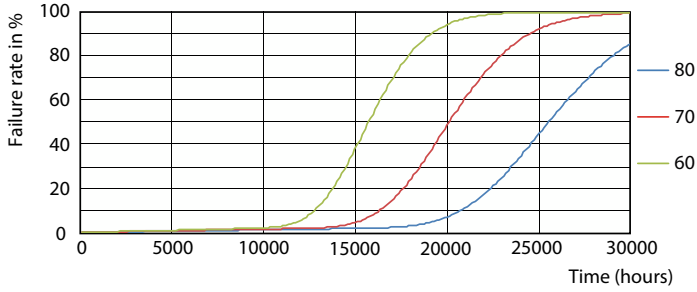

Lifetime

Life Expectancy Diagram - LED MOD 14W 865 OL

Lumen Maintenance Diagram - LED MOD 14W 865 OL