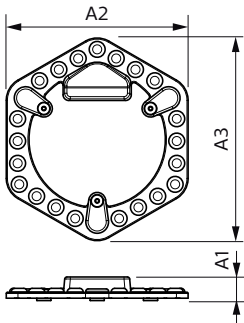

MyCare LED Circular

EyeComfort	Yes
Product Data	
Order product name	LED MOD 14W 865 OL
Full product name	LED MOD 14W 865 OL
Full product code	692234198161600
Order code	929003620639

Material Nr. (12NC)	929003620639
Numerator - Quantity Per Pack	1
EAN/UPC - Product/Case	6922341981616
Numerator - Packs per outer box	40
EAN/UPC - Case	6922341981623

Dimensional drawing

Product	A1	A2	A3
LED MOD 14W 865 OL	21 mm	160 mm	178.5 mm