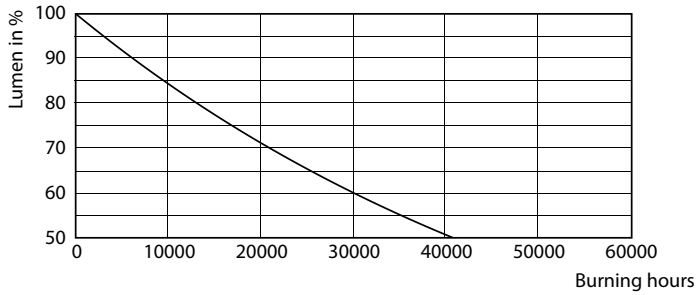

Product data

General Information		Lamp Current (Max)	
Cap-Base	- [-]	Lamp Current (Min)	120 mA
Nominal lifetime	20,000 hour(s)	Starting Time (Nom)	0.5 s
Switching Cycle	15,000	Warm-up time to 60% light	instant full light s
Rated Lifetime (Hours)	20,000 hour(s)	Power Factor (Fraction)	0.5
Lighting Technology	LED	Voltage (Nom)	220-240 V
EU RoHS compliant	Yes	Temperature	
Light Technical		Ambient temperature range	-20 °C to 45 °C
Color Code	865 [CCT of 6500K]	T-Case Maximum (Nom)	70 °C
Color Code	865 [CCT of 6500K]	Controls and Dimming	
Beam Angle (Nom)	120 degree(s)	Dimmable	No
Luminous Flux	1,600 lm	Mechanical and Housing	
Color Designation	Cool Daylight	Bulb Finish	Frosted
Correlated Color Temperature (Nom)	6500 K	Bulb Material	Plastic
Luminous Efficacy (rated) (Nom)	114 lm/W	Product Length	200 mm
Color Consistency	<6	Bulb Shape	Others
Color rendering index (CRI)	80	Approval and Application	
LLMF At End Of Nominal Lifetime (Nom)	70 %	Energy Saving Product	Yes
Operating and Electrical		Approval Marks	RoHS compliance
Line Frequency	50 to 60 Hz		
Input Frequency	50 to 60 Hz		
Power Consumption	14 W		

Light Distribution Diagram - LED MOD 14W 865 OL

Lifetime

Life Expectancy Diagram - LED MOD 14W 865 OL

Life Expectancy Diagram - LED MOD 14W 865 OL

Life Expectancy Diagram - LED MOD 14W 865 OL

Lumen Maintenance Diagram - LED MOD 14W 865 OL