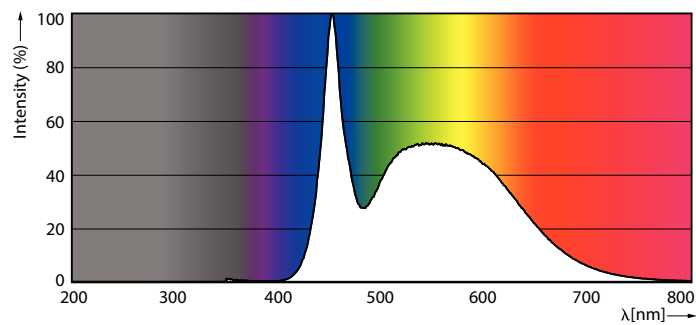

Spectral Power Distribution Colour - LED MOD 10W 865 OL