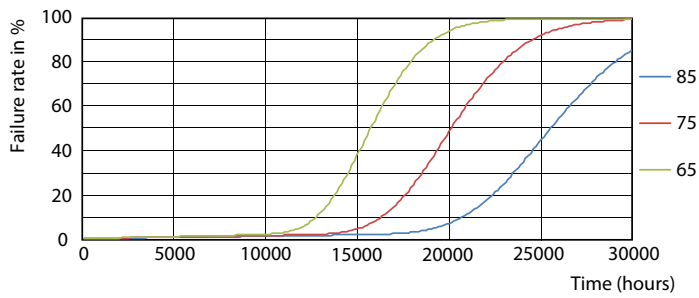

Lifetime

Lumen Maintenance Diagram - LED MOD 10W 865 OL