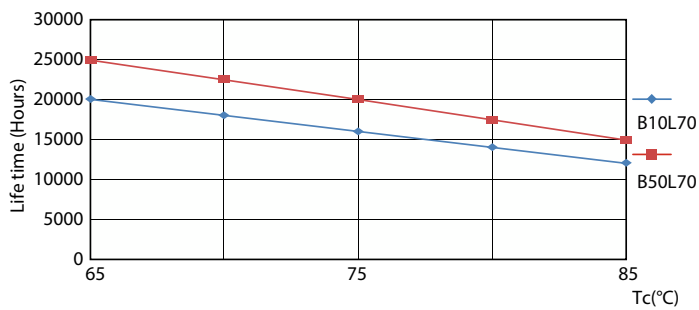

### Product data

General Information	
Cap-Base	- [-]
Nominal lifetime	20,000 hour(s)
Switching Cycle	15,000
Rated Lifetime (Hours)	20,000 hour(s)
Lighting Technology	LED
EU RoHS compliant	Yes

Light Technical	
Color Code	865 [CCT of 6500K]
Color Code	865 [CCT of 6500K]
Beam Angle (Nom)	120 degree(s)
Luminous Flux	1,100 lm
Color Designation	Cool Daylight
Correlated Color Temperature (Nom)	6500 K
Luminous Efficacy (rated) (Nom)	110 lm/W
Color Consistency	<6
Color rendering index (CRI)	80
LLMF At End Of Nominal Lifetime (Nom)	70 %

## Lifetime

Life Expectancy Diagram - LED MOD 10W 865 OL

Lumen Maintenance Diagram - LED MOD 10W 865 OL

Life Expectancy Diagram - LED MOD 10W 865 OL

Lumen Maintenance Diagram - LED MOD 10W 865 OL

Life Expectancy Diagram - LED MOD 10W 865 OL