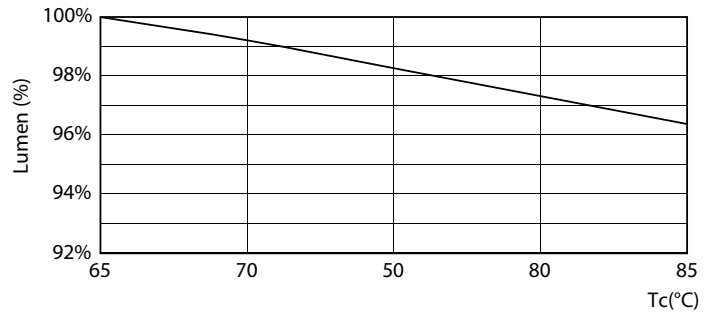

Lumen Maintenance Diagram - LED MOD 10W 865 OL

Lifetime