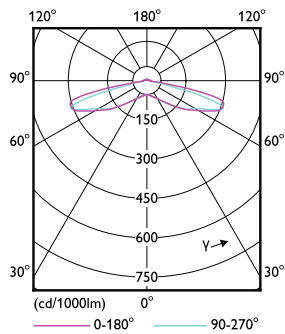

Light Distribution Diagram - LED MOD 10W 865 OL

Photometric data