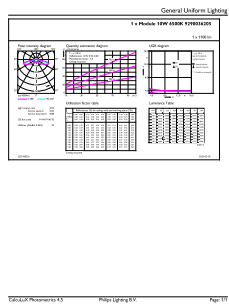

# MyCare LED Circular

EyeComfort	Yes
<b>Product Data</b>	
Order product name	LED MOD 10W 865 OL
Full product name	LED MOD 10W 865 OL
Full product code	692234198159300
Order code	929003620539

Material Nr. (12NC)	929003620539
Numerator - Quantity Per Pack	1
EAN/UPC - Product/Case	6922341981593
Numerator - Packs per outer box	40
EAN/UPC - Case	6922341981609

## Dimensional drawing

Product	A1	A2	A3
LED MOD 10W 865 OL	18 mm	126 mm	139 mm

## Photometric data

General uniform lighting - LED MOD 10W 865 OL

Light Distribution Diagram - LED MOD 10W 865 OL

Spectral Power Distribution Colour - LED MOD 10W 865 OL