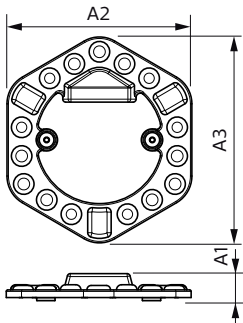

Temperature	
Ambient temperature range	-20 °C to 45 °C
T-Case Maximum (Nom)	75 °C

Controls and Dimming	
Dimmable	No

Mechanical and Housing	
Bulb Finish	Frosted
Bulb Material	Plastic
Product Length	100 mm
Bulb Shape	Others

## Dimensional drawing

Product	A1	A2	A3
LED MOD 10W 865 OL	18 mm	126 mm	139 mm