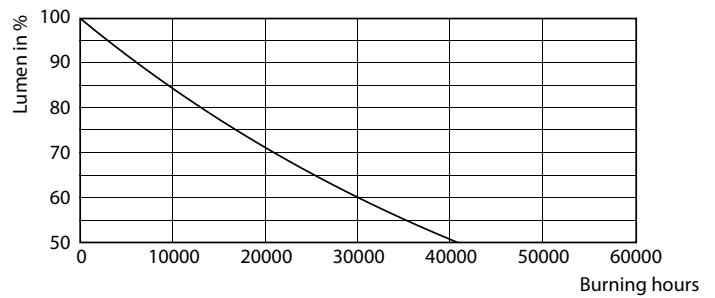

Lifetime

Lumen Maintenance Diagram - LED MOD 10W 865 OL