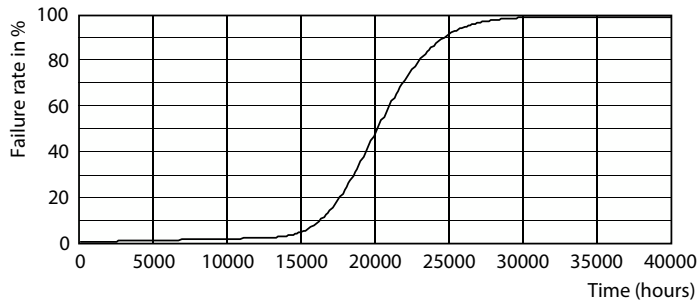

Lifetime

Life Expectancy Diagram - LED MOD 10W 865 OL