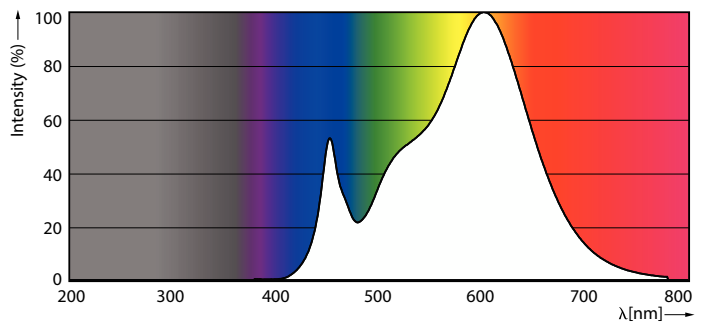

Essential SmartBright LED bulb

Approval and Application

EU RoHS compliant	Yes
EyeComfort	Yes
LED Innovations	EyeComfort

Product Data

Order product name	LEDStick 6W E27 DS FR ND 1CT/6 AU
Full product name	LEDStick 6W E27 DS FR ND 1CT/6 AU
Full product code	871951447893000

Order code	929003571919
Material Nr. (12NC)	929003571919
Numerator - Quantity Per Pack	1
Net Weight (Piece)	0.036 kg
EAN/UPC - Product/Case	8719514478930
Numerator - Packs per outer box	6
EAN/UPC - Case	8719514478947

Dimensional drawing

Product	D	C
LEDStick 6W E27 DS FR ND 1CT/6 AU	37 mm	108 mm

Photometric data

Spectral Power Distribution Colour - LEDStick 6W E27 DS FR ND 1CT/6 AU

General uniform lighting - LEDStick 6W E27 DS FR ND 1CT/6 AU