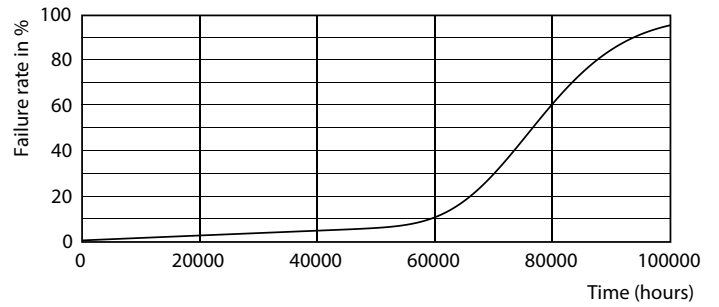

Life Expectancy Diagram

MASTER LEDtube InstantFit HF T8

Levensduur