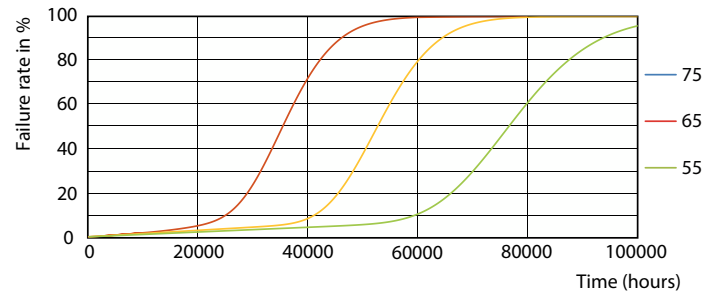

General uniform lighting - MAS LEDtube HF 1500mm UO 24W840 T8

Light Distribution Diagram - MAS LEDtube HF 1500mm UO 24W840 T8

Levensduur

Lumen Maintenance Diagram - MAS LEDtube HF 1500mm UO 24W840 T8

FailureRate