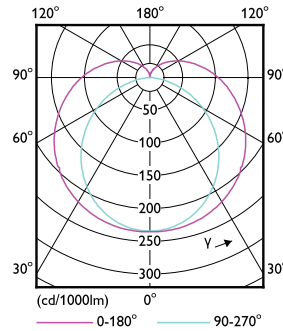

Light Distribution Diagram - MAS LEDtube HF 1500mm UO 24W840 T8