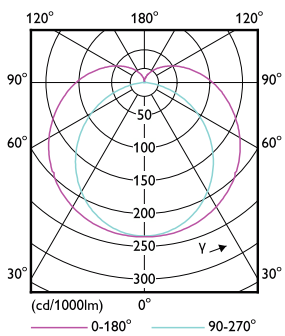

Light Distribution Diagram - MAS LEDtube HF 1500mm HO 20W840 T8