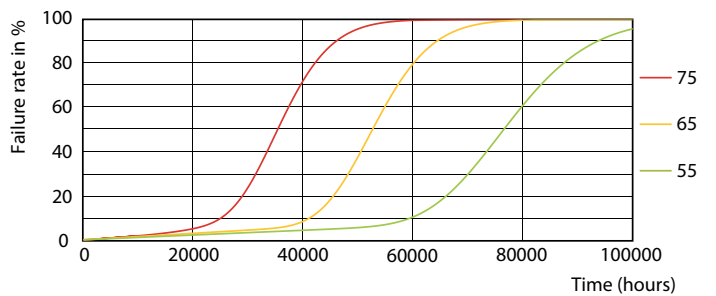

Spectral Power Distribution Colour - MAS LEDtube HF 1500mm HO 20W840 T8

Light Distribution Diagram - MAS LEDtube HF 1500mm HO 20W840 T8

Levensduur

Lumen Maintenance Diagram - MAS LEDtube HF 1500mm HO 20W840 T8