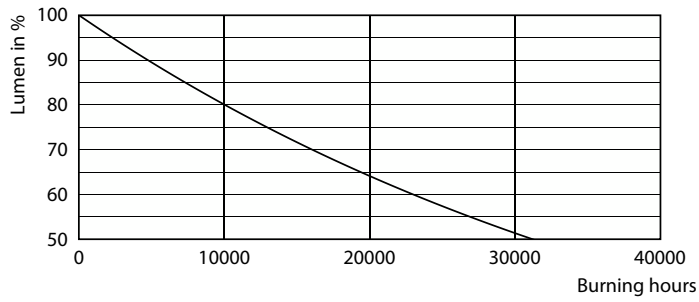

Lifetime

Lumen Maintenance Diagram - Ecofit E LEDtube 600mm 9W 765 T8 I MY

Life Expectancy Diagram

FailureRate

LifetimeVsTc

Ecofit Ledtubes T8

Lifetime

Lumen Maintenance Diagram - Ecofit E LEDtube 600mm 9W 765 T8 I MY