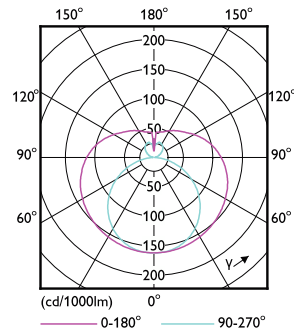

Full product code	871951447546500
Order code	929003551037
Material Nr. (12NC)	929003551037
Numerator - Quantity Per Pack	1
Net Weight (Piece)	0.090 kg
EAN/UPC - Product/Case	8719514475465
Numerator - Packs per outer box	25
EAN/UPC - Case	8719514475472

Dimensional drawing

Product	D1	D2	A1	A2	A3
Ecofit E LEDtube 600mm 9W 765 T8 I MY	25.7 mm	28 mm	588.5 mm	595.5 mm	602.5 mm

Photometric data

Spectral Power Distribution Colour - Ecofit E LEDtube 600mm 9W 765 T8 I MY