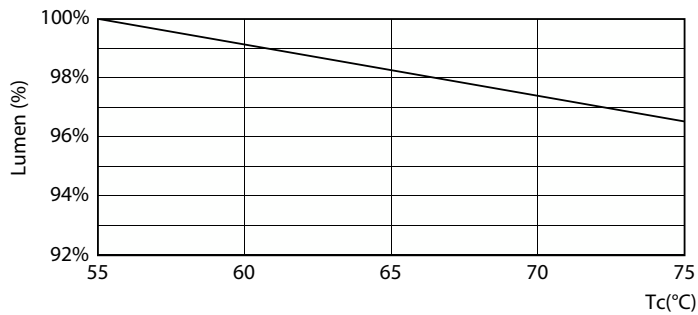

Ecofit Ledtubes T8

Photometric data

© 2024 Philips Lighting B.V. Page 10

General uniform lighting - Ecofit E LEDtube 600mm 9W 765 T8 I MY

Lifetime

Lumen Maintenance Diagram - Ecofit E LEDtube 600mm 9W 765 T8 I MY