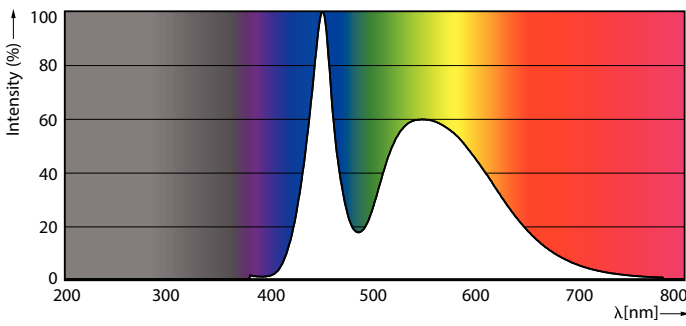

Product data

General Information		Lamp Current (Min)		75 mA	
Cap-Base	G13 [Medium Bi-Pin Fluorescent]	Lamp Current (Nom)	75 mA		
Nominal lifetime	15,000 hour(s)	Starting Time (Nom)	0.5 s		
Switching Cycle	50,000	Warm-up time to 60% light	0.5 s		
Lighting Technology	LED	Power Factor (Fraction)	0.5		
Voltage (Nom)		220-240 V			
Ballast Compatibility		EM			
Light Technical		Temperature			
Color Code	765 [CCT of 6500K]	Ambient temperature range	-20 °C to 45 °C		
Beam Angle (Nom)	240 degree(s)	T-Case Maximum (Nom)	55 °C		
Luminous Flux	900 lm	Controls and Dimming			
Color Designation	Cool Daylight	Dimmable	No		
Luminous Efficacy (rated) (Nom)	100 lm/W	Mechanical and Housing			
Correlated Color Temperature (Nom)	6500 K	Bulb Finish	Frosted		
Color Consistency	<7	Bulb Material	Glass		
Color rendering index (CRI)	70	Product Length	600 mm		
LLMF At End Of Nominal Lifetime (Nom)	70 %	Bulb Shape	T8		
Operating and Electrical					
Line Frequency	50 to 60 Hz				
Input Frequency	50 to 60 Hz				
Power Consumption	9 W				
Lamp Current (Max)	75 mA				

Dimensional drawing

Product	D1	D2	A1	A2	A3
Ecofit E LEDtube 600mm 9W 765 T8 I MY	25.7 mm	28 mm	588.5 mm	595.5 mm	602.5 mm

Photometric data

Spectral Power Distribution Colour - Ecofit E LEDtube 600mm 9W 765 T8 I MY