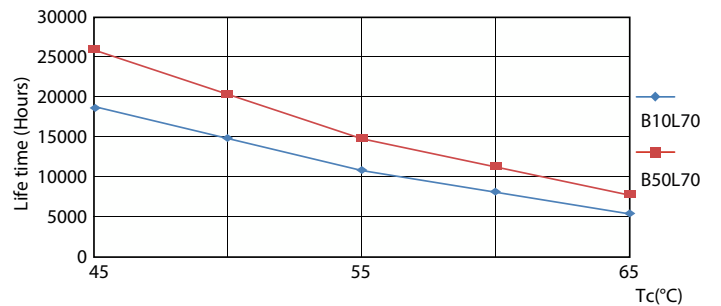

FailureRate

LifetimeVsTc