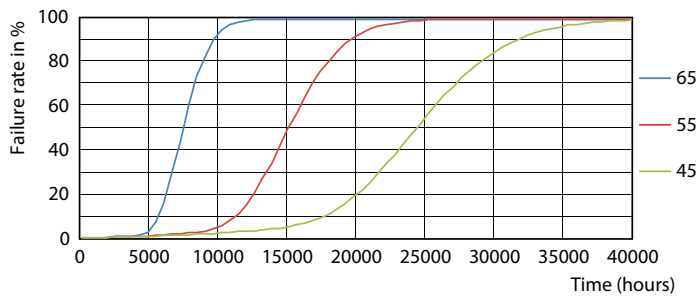

FailureRate

LifetimeVsTc