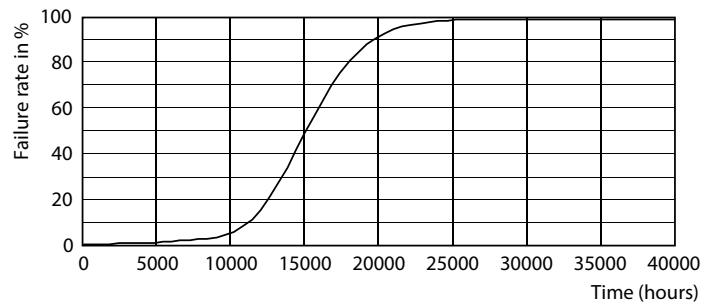

Ecofit Ledtubes T8

Photometric data

© 2024 Philips Lighting B.V. Page 10

General uniform lighting - Ecofit E LEDtube 600mm 9W 765 T8 I MY

Lifetime

Life Expectancy Diagram