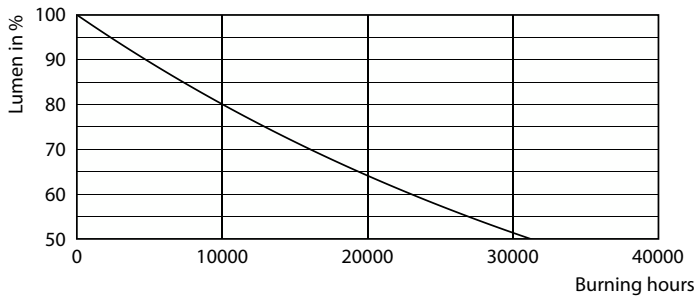

Lumen Maintenance Diagram