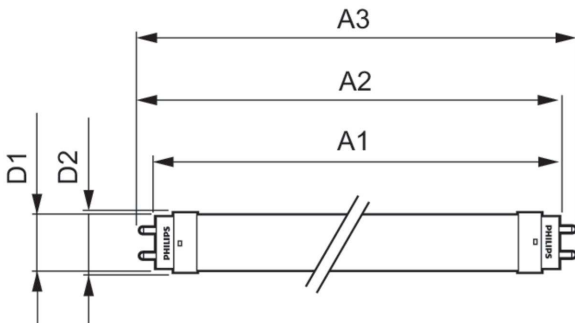

Ecofit Ledtubes T8

Approval and Application

Energy Saving Product	Yes
Approval Marks	RoHS compliance KEMA Keur certificate

Product Data

Order product name	Ecofit E LEDtube 600mm 9W 740 T8 I MY
Full product name	Ecofit E LEDtube 600mm 9W 740 T8 I MY
Full product code	871951447544100

Order code	929003550937
Material Nr. (12NC)	929003550937
Numerator - Quantity Per Pack	1
EAN/UPC - Product/Case	8719514475441
Numerator - Packs per outer box	25
EAN/UPC - Case	8719514475458

Dimensional drawing

Product	D1	D2	A1	A2	A3
Ecofit E LEDtube 600mm 9W 740 T8 I MY	25.7 mm	28 mm	588.5 mm	595.5 mm	602.5 mm

Photometric data

General uniform lighting - Ecofit E LEDtube 600mm 9W 740 T8 I MY

Spectral Power Distribution Colour - Ecofit E LEDtube 600mm 9W 740 T8 I MY