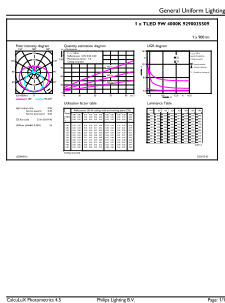

Product data

General Information		Lamp Current (Max)	
Cap-Base	G13 [Medium Bi-Pin Fluorescent]	Lamp Current (Max)	75 mA
Nominal lifetime	15,000 hour(s)	Lamp Current (Min)	75 mA
Switching Cycle	50,000	Lamp Current (Nom)	75 mA
Lighting Technology	LED	Starting Time (Nom)	0.5 s
EU RoHS compliant	Yes	Warm-up time to 60% light	0.5 s
Light Technical		Power Factor (Fraction)	0.5
Color Code	740 [CCT of 4000K]	Voltage (Nom)	220-240 V
Beam Angle (Nom)	240 degree(s)	Temperature	
Luminous Flux	900 lm	Ambient temperature range	-20 °C to 45 °C
Color Designation	Cool White (CW)	T-Case Maximum (Nom)	55 °C
Correlated Color Temperature (Nom)	4000 K	Controls and Dimming	
Luminous Efficacy (rated) (Nom)	100 lm/W	Dimmable	No
Color Consistency	<7	Mechanical and Housing	
Color rendering index (CRI)	70	Bulb Finish	Frosted
LLMF At End Of Nominal Lifetime (Nom)	70 %	Bulb Material	Glass
Operating and Electrical		Product Length	600 mm
Line Frequency	50 to 60 Hz	Bulb Shape	T8
Input Frequency	50 to 60 Hz		
Power Consumption	9 W		

Ecofit Ledtubes T8

Approval and Application

Energy Saving Product	Yes
Approval Marks	RoHS compliance KEMA Keur certificate

Product Data

Order product name	Ecofit E LEDtube 600mm 9W 740 T8 I MY
Full product name	Ecofit E LEDtube 600mm 9W 740 T8 I MY
Full product code	871951447544100

Product	D1	D2	A1	A2	A3
Ecofit E LEDtube 600mm 9W 740 T8 I MY	25.7 mm	28 mm	588.5 mm	595.5 mm	602.5 mm

Photometric data

General uniform lighting - Ecofit E LEDtube 600mm 9W 740 T8 I MY

Spectral Power Distribution Colour - Ecofit E LEDtube 600mm 9W 740 T8 I MY