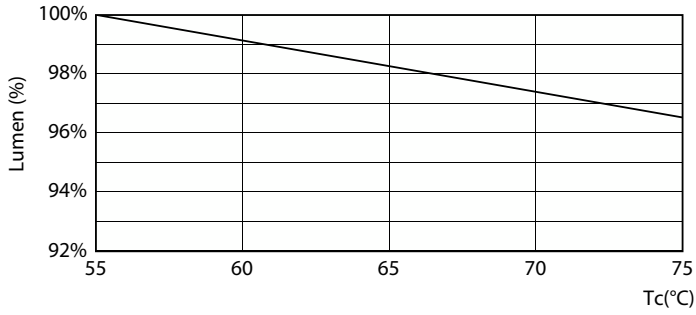

Ecofit Ledtubes T8

Lifetime

Lumen Maintenance Diagram - Ecofit E LEDtube 600mm 9W 740 T8 I MY