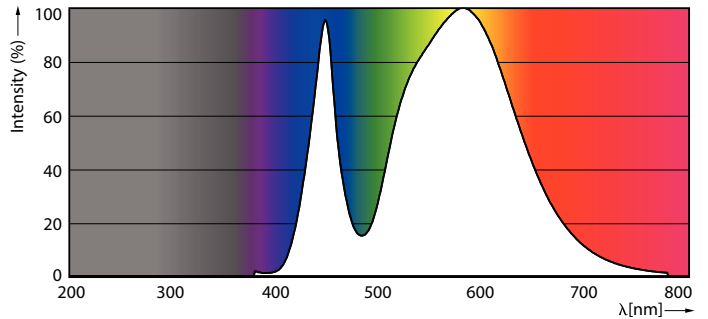

Product data

General Information		Lamp Current (Max)	
Cap-Base	G13 [Medium Bi-Pin Fluorescent]	Lamp Current (Max)	75 mA
Nominal lifetime	15,000 hour(s)	Lamp Current (Min)	75 mA
Switching Cycle	50,000	Lamp Current (Nom)	75 mA
Lighting Technology	LED	Starting Time (Nom)	0.5 s
EU RoHS compliant	Yes	Warm-up time to 60% light	0.5 s
Light Technical		Power Factor (Fraction)	0.5
Color Code	740 [CCT of 4000K]	Voltage (Nom)	220-240 V
Beam Angle (Nom)	240 degree(s)	Temperature	
Luminous Flux	900 lm	Ambient temperature range	-20 °C to 45 °C
Color Designation	Cool White (CW)	T-Case Maximum (Nom)	55 °C
Correlated Color Temperature (Nom)	4000 K	Controls and Dimming	
Luminous Efficacy (rated) (Nom)	100 lm/W	Dimmable	No
Color Consistency	<7	Mechanical and Housing	
Color rendering index (CRI)	70	Bulb Finish	Frosted
LLMF At End Of Nominal Lifetime (Nom)	70 %	Bulb Material	Glass
Operating and Electrical		Product Length	600 mm
Line Frequency	50 to 60 Hz	Bulb Shape	T8
Input Frequency	50 to 60 Hz		
Power Consumption	9 W		

Product	D1	D2	A1	A2	A3
Ecofit E LEDtube 600mm 9W 740 T8 I MY	25.7 mm	28 mm	588.5 mm	595.5 mm	602.5 mm

Photometric data

General uniform lighting - Ecofit E LEDtube 600mm 9W 740 T8 I MY

Spectral Power Distribution Colour - Ecofit E LEDtube 600mm 9W 740 T8 I MY