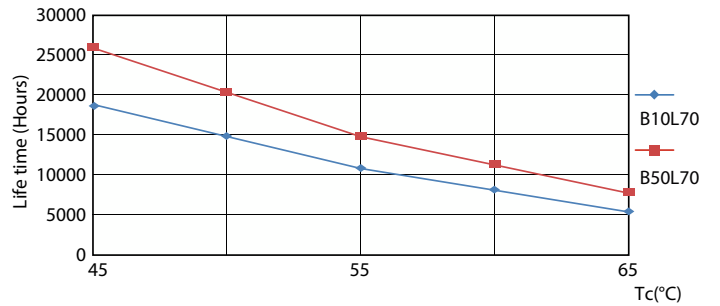

Product data

General Information		Lamp Current (Max)	
Cap-Base	G13 [Medium Bi-Pin Fluorescent]	Lamp Current (Max)	75 mA
Nominal lifetime	15,000 hour(s)	Lamp Current (Min)	75 mA
Switching Cycle	50,000	Lamp Current (Nom)	75 mA
Lighting Technology	LED	Starting Time (Nom)	0.5 s
EU RoHS compliant	Yes	Warm-up time to 60% light	0.5 s
Light Technical		Power Factor (Fraction)	0.5
Color Code	740 [CCT of 4000K]	Voltage (Nom)	220-240 V
Beam Angle (Nom)	240 degree(s)	Temperature	
Luminous Flux	900 lm	Ambient temperature range	-20 °C to 45 °C
Color Designation	Cool White (CW)	T-Case Maximum (Nom)	55 °C
Correlated Color Temperature (Nom)	4000 K	Controls and Dimming	
Luminous Efficacy (rated) (Nom)	100 lm/W	Dimmable	No
Color Consistency	<7	Mechanical and Housing	
Color rendering index (CRI)	70	Bulb Finish	Frosted
LLMF At End Of Nominal Lifetime (Nom)	70 %	Bulb Material	Glass
Operating and Electrical		Product Length	600 mm
Line Frequency	50 to 60 Hz	Bulb Shape	T8
Input Frequency	50 to 60 Hz		
Power Consumption	9 W		

Light Distribution Diagram - Ecofit E LEDtube 600mm 9W 740 T8 I MY

Ecofit Ledtubes T8

Lifetime

Lumen Maintenance Diagram - Ecofit E LEDtube 600mm 9W 740 T8 I MY

Life Expectancy Diagram - Ecofit E LEDtube 600mm 9W 740 T8 I MY