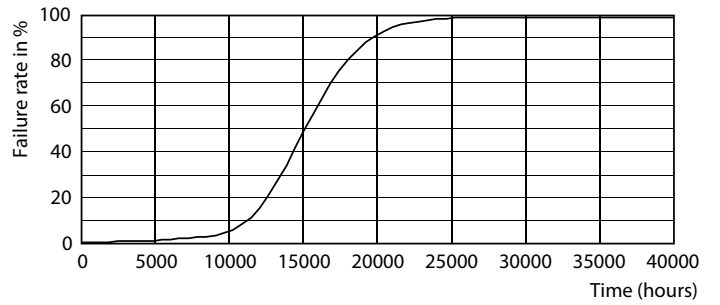

Life Expectancy Diagram