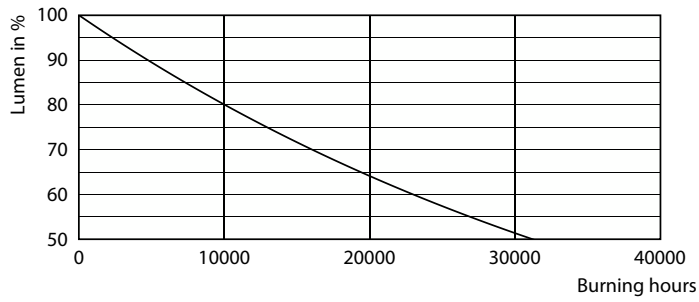

Ecofit Ledtubes T8

Lifetime

Lumen Maintenance Diagram - Ecofit E LEDtube 1200mm 18W 765 T8 I MY