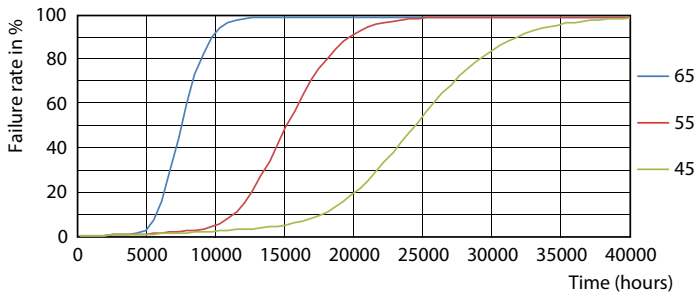

FailureRate