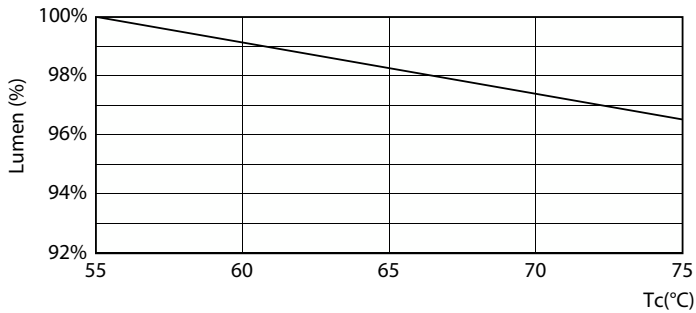

Lifetime

Lumen Maintenance Diagram - Ecofit E LEDtube 1200mm 18W 765 T8 I MY