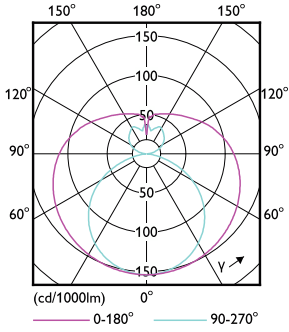

Ecofit Ledtubes T8

Photometric data

Light Distribution Diagram - Ecofit E LEDtube 1200mm 18W 765 T8 I MY