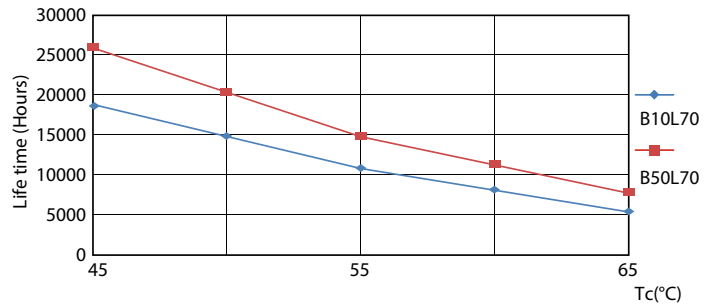

## Lifetime

Lumen Maintenance Diagram - Ecofit E LEDtube 1200mm 18W 765 T8 I MY

Life Expectancy Diagram

FailureRate

LifetimeVsTc