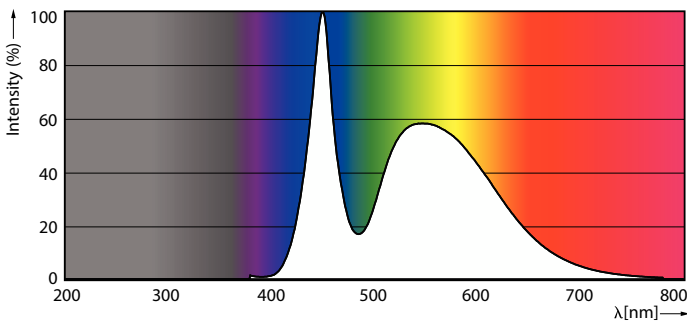

Ecofit Ledtubes T8

Approval and Application

Energy Saving Product	Yes
Approval Marks	RoHS compliance KEMA Keur certificate
EU RoHS compliant	Yes
EyeComfort	Yes
LED Innovations	EyeComfort

Product Data

Order product name	Ecofit E LEDtube 1200mm 18W 765 T8 I MY
Full product name	Ecofit E LEDtube 1200mm 18W 765 T8 I MY

Full product code	871951447542700
Order code	929003550837
Material Nr. (12NC)	929003550837
Numerator - Quantity Per Pack	1
Net Weight (Piece)	0.175 kg
EAN/UPC - Product/Case	8719514475427
Numerator - Packs per outer box	25
EAN/UPC - Case	8719514475434

Dimensional drawing

Product	D1	D2	A1	A2	A3
Ecofit E LEDtube 1200mm 18W 765 T8 I MY	25.7 mm	28 mm	1,198 mm	1,205 mm	1,212 mm

Photometric data

Spectral Power Distribution Colour - Ecofit E LEDtube 1200mm 18W 765 T8 I MY

General uniform lighting - Ecofit E LEDtube 1200mm 18W 765 T8 I MY