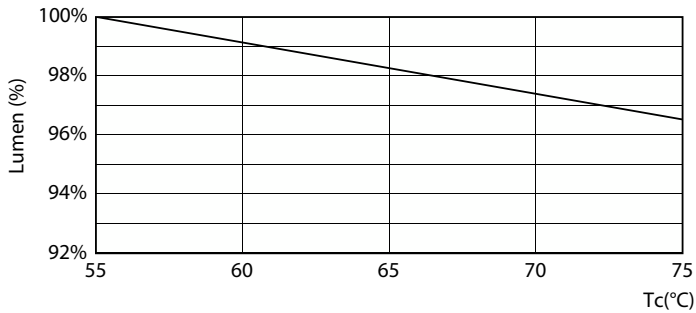

Spectral Power Distribution Colour - Ecofit E LEDtube 1200mm 18W 740 T8 I MY

Ecofit Ledtubes T8

Photometric data

Light Distribution Diagram - Ecofit E LEDtube 1200mm 18W 740 T8 I MY

Lifetime

Lumen Maintenance Diagram - Ecofit E LEDtube 1200mm 18W 740 T8 I MY