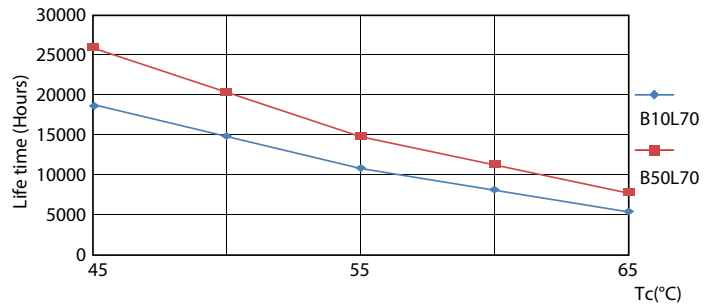

LifetimeVsTc