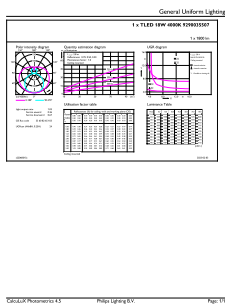

Ecofit Ledtubes T8

Approval and Application

Energy Saving Product	Yes
Approval Marks	RoHS compliance KEMA Keur certificate
EU RoHS compliant	Yes
EyeComfort	Yes
LED Innovations	EyeComfort

Product Data

Order product name	Ecofit E LEDtube 1200mm 18W 740 T8 I MY
Full product name	Ecofit E LEDtube 1200mm 18W 740 T8 I MY

Full product code	871951447540300
Order code	929003550737
Material Nr. (12NC)	929003550737
Numerator - Quantity Per Pack	1
Net Weight (Piece)	0.175 kg
EAN/UPC - Product/Case	8719514475403
Numerator - Packs per outer box	25
EAN/UPC - Case	8719514475410

Dimensional drawing

Product	D1	D2	A1	A2	A3
Ecofit E LEDtube 1200mm 18W 740 T8 I MY	25.7 mm	28 mm	1,198 mm	1,205 mm	1,212 mm

Photometric data

General uniform lighting - Ecofit E LEDtube 1200mm 18W 740 T8 I MY

Spectral Power Distribution Colour - Ecofit E LEDtube 1200mm 18W 740 T8 I MY

Ecofit Ledtubes T8

Photometric data

Light Distribution Diagram - Ecofit E LEDtube 1200mm 18W 740 T8 I MY

Lifetime

Lumen Maintenance Diagram - Ecofit E LEDtube 1200mm 18W 740 T8 I MY