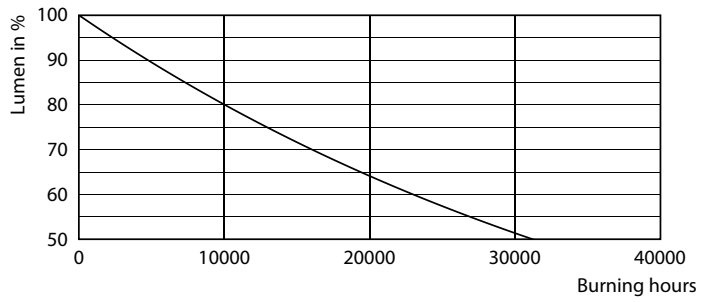

Life Expectancy Diagram

FailureRate

LifetimeVsTc

Ecofit Ledtubes T8

Lifetime

Lumen Maintenance Diagram - Ecofit E LEDtube 1200mm 18W 740 T8 I MY