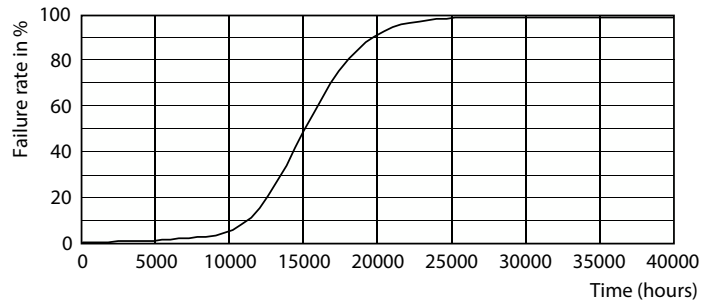

Spectral Power Distribution Colour - Ecofit E LEDtube 1200mm 18W 740 T8 I MY

Ecofit Ledtubes T8

Photometric data

Light Distribution Diagram - Ecofit E LEDtube 1200mm 18W 740 T8 I MY

Lifetime

Lumen Maintenance Diagram - Ecofit E LEDtube 1200mm 18W 740 T8 I MY