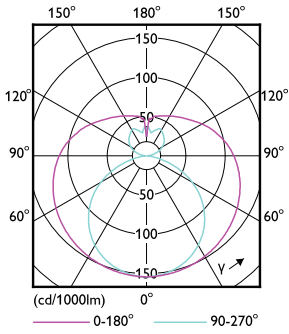

Dimensional drawing

Product	D1	D2	A1	A2	A3
Ecofit E LEDtube 1200mm 18W 740 T8 I MY	25.7 mm	28 mm	1,198 mm	1,205 mm	1,212 mm

Photometric data

General uniform lighting - Ecofit E LEDtube 1200mm 18W 740 T8 I MY

Spectral Power Distribution Colour - Ecofit E LEDtube 1200mm 18W 740 T8 I MY

Ecofit Ledtubes T8

Photometric data

Light Distribution Diagram - Ecofit E LEDtube 1200mm 18W 740 T8 I MY

Lifetime

Lumen Maintenance Diagram - Ecofit E LEDtube 1200mm 18W 740 T8 I MY