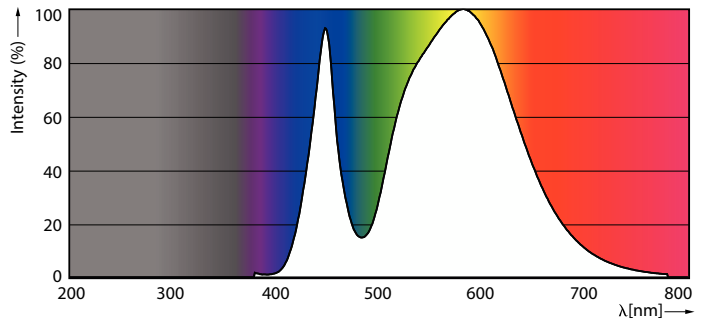

Spectral Power Distribution Colour - Ecofit E LEDtube 1200mm 18W 740 T8 I MY