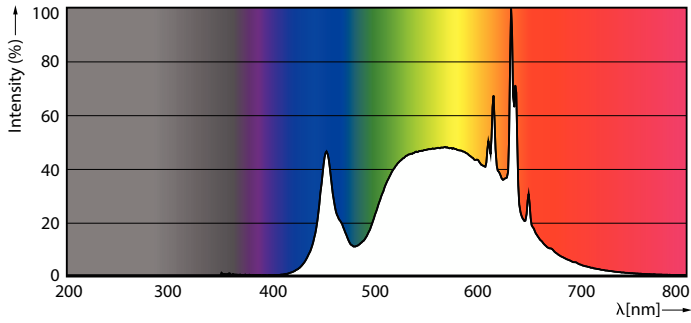

Product data

General Information		Lamp Current (Nom)	
Cap-Base	B22		45 mA
Nominal lifetime	50,000 hour(s)	Wattage Equivalent	60 W
Switching Cycle	50,000	Starting Time (Nom)	0.5 s
Rated Lifetime (Hours)	50,000 hour(s)	Warm-up time to 60% light	0.5 s
Lighting Technology	LED	Power Factor (Fraction)	0.4
		Voltage (Nom)	220-240 V
Light Technical		Temperature	
Color Code	840 [CCT of 4000K]	Ambient temperature range	-20 to +45 °C
Color Code	840 [CCT of 4000K]	T-Case Maximum (Nom)	35 °C
Luminous Flux	840 lm		
Color Designation	Cool White (CW)	Controls and Dimming	
Luminous Efficacy (rated) (Nom)	210 lm/W	Dimmable	No
Correlated Color Temperature (Nom)	4000 K		
Color Consistency	<6	Mechanical and Housing	
Color rendering index (CRI)	80	Bulb Finish	Clear
LLMF At End Of Nominal Lifetime (Nom)	70 %	Bulb Material	Glass
Photobiological safety according to EN 62471	RG1	Bulb Shape	A60
Operating and Electrical		Approval and Application	
Input Frequency	50 to 60 Hz	Energy Consumption kWh/1000 h	- kWh
Power Consumption	4 W	EU RoHS compliant	Yes

Dimensional drawing

Product	D	C
LED CLA 60W A60 B22 4000K CL EELA SRT AU	60 mm	105 mm

Photometric data

General uniform lighting - LED CLA 60W A60 B22 4000K CL EELA SRT AU

Light Distribution Diagram - LED CLA 60W A60 B22 4000K CL EELA SRT AU

Classic filament LEDbulbs

Photometric data

Spectral Power Distribution Colour - LED CLA 60W A60 B22 4000K CL
EELA SRT AU

Lifetime

Life Expectancy Diagram

Lumen Maintenance Diagram - LED CLA 60W A60 B22 4000K CL EELA SRT
AU