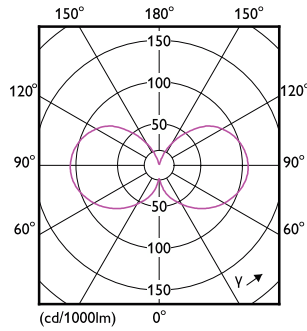

Light Distribution Diagram - LED CLA 60W A60 B22 4000K CL EELA SRT AU