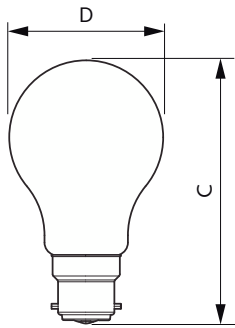

Classic filament LEDbulbs

EyeComfort	Yes
LED Innovations	UltraEfficient EyeComfort
Product Data	
Order product name	LED CLA 60W A60 B22 4000K CL EELA SRT AU
Full product name	LED CLA 60W A60 B22 4000K CL EELA SRT AU
Full product code	871951445828400

Order code	929003540019
Material Nr. (12NC)	929003540019
Numerator - Quantity Per Pack	1
Net Weight (Piece)	0.036 kg
EAN/UPC - Product/Case	8719514458284
Numerator - Packs per outer box	6
EAN/UPC - Case	8719514458291

Dimensional drawing

Product	D	C
LED CLA 60W A60 B22 4000K CL EELA SRT AU	60 mm	105 mm