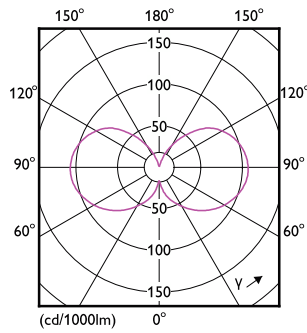

Light Distribution Diagram - LED CLA 60W A60 B22 4000K CL EELA SRT AU