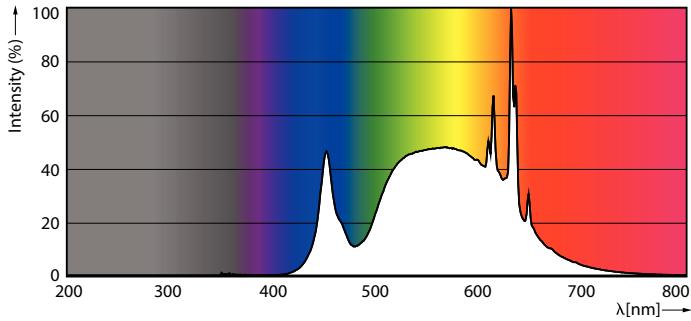

Product data

General Information		Lamp Current (Nom)	
Cap-Base	B22		45 mA
Nominal lifetime	50,000 h	Wattage Equivalent	60 W
Switching Cycle	50,000	Starting Time (Nom)	0.5 s
Rated Lifetime (Hours)	50,000 h	Warm-up time to 60% light	0.5 s
Lighting Technology	LED	Power Factor (Fraction)	0.4
		Voltage (Nom)	220-240 V
Light Technical		Temperature	
Color Code	840 [CCT of 4000K]	Ambient temperature range	-20 to +45 °C
Color Code	840 [CCT of 4000K]	T-Case Maximum (Nom)	35 °C
Luminous Flux	840 lm		
Color Designation	Cool White (CW)	Controls and Dimming	
Luminous Efficacy (rated) (Nom)	210 lm/W	Dimmable	No
Correlated Color Temperature (Nom)	4000 K		
Color Consistency	<6	Mechanical and Housing	
Color rendering index (CRI)	80	Bulb Finish	Clear
LLMF At End Of Nominal Lifetime (Nom)	70 %	Bulb Material	Glass
Photobiological safety according to EN 62471	RG1	Bulb Shape	A60
Operating and Electrical		Approval and Application	
Input Frequency	50 to 60 Hz	Energy Consumption kWh/1000 h	- kWh
Power Consumption	4 W	EU RoHS compliant	Yes

Dimensional drawing

Product	D	C
LED CLA 60W A60 B22 4000K CL EELA SRT AU	60 mm	105 mm

Photometric data

General uniform lighting - LED CLA 60W A60 B22 4000K CL EELA SRT AU

Light Distribution Diagram - LED CLA 60W A60 B22 4000K CL EELA SRT AU

Classic filament LEDbulbs

Photometric data

Spectral Power Distribution Colour - LED CLA 60W A60 B22 4000K CL
EELA SRT AU

Lifetime

Life Expectancy Diagram

Lumen Maintenance Diagram - LED CLA 60W A60 B22 4000K CL EELA SRT
AU