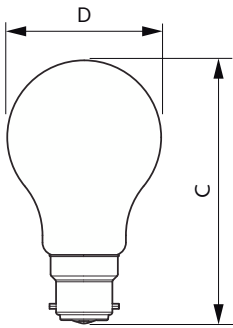

Classic filament LEDbulbs

EyeComfort	Yes
LED Innovations	UltraEfficient EyeComfort
Product Data	
Order product name	LED CLA 60W A60 B22 4000K CL EELA SRT AU
Full product name	LED CLA 60W A60 B22 4000K CL EELA SRT AU
Full product code	871951445828400

Order code	929003540019
Material Nr. (12NC)	929003540019
Numerator - Quantity Per Pack	1
Net Weight (Piece)	0.036 kg
EAN/UPC - Product/Case	8719514458284
Numerator - Packs per outer box	6
EAN/UPC - Case	8719514458291

Dimensional drawing

Product	D	C
LED CLA 60W A60 B22 4000K CL EELA SRT AU	60 mm	105 mm