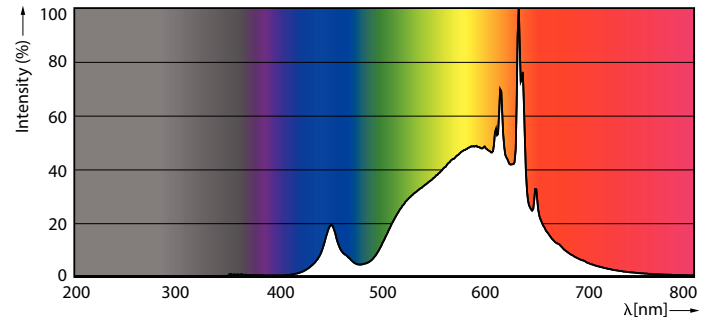

General uniform lighting - LED CLA 60W A60 B22 3000K CL EELA SRT AU

Spectral Power Distribution Colour - LED CLA 60W A60 B22 3000K CL EELA SRT AU