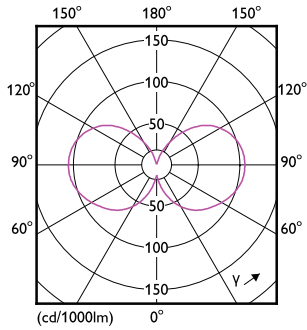

Classic filament LEDbulbs

Photometric data

Light Distribution Diagram - LED CLA 60W A60 B22 3000K CL EELA SRT AU