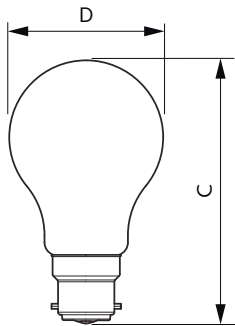

Classic filament LEDbulbs

EyeComfort	Yes
LED Innovations	UltraEfficient EyeComfort
Product Data	
Order product name	LED CLA 60W A60 B22 3000K CL EELA SRT AU
Full product name	LED CLA 60W A60 B22 3000K CL EELA SRT AU
Full product code	871951445826000

Order code	929003539919
Material Nr. (12NC)	929003539919
Numerator - Quantity Per Pack	1
Net Weight (Piece)	0.036 kg
EAN/UPC - Product/Case	8719514458260
Numerator - Packs per outer box	6
EAN/UPC - Case	8719514458277

Dimensional drawing

Product	D	C
LED CLA 60W A60 B22 3000K CL EELA SRT AU	60 mm	105 mm