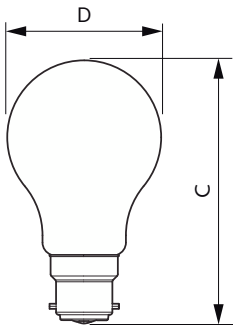

Classic filament LEDbulbs

EyeComfort	Yes
LED Innovations	UltraEfficient EyeComfort
Product Data	
Order product name	LED CLA 60W A60 B22 3000K CL EELA SRT AU
Full product name	LED CLA 60W A60 B22 3000K CL EELA SRT AU
Full product code	871951445826000

Order code	929003539919
Material Nr. (12NC)	929003539919
Numerator - Quantity Per Pack	1
Net Weight (Piece)	0.036 kg
EAN/UPC - Product/Case	8719514458260
Numerator - Packs per outer box	6
EAN/UPC - Case	8719514458277

Dimensional drawing

Product	D	C
LED CLA 60W A60 B22 3000K CL EELA SRT AU	60 mm	105 mm