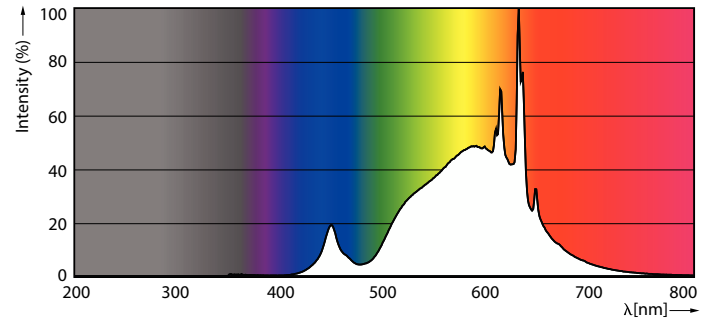

Spectral Power Distribution Colour - LED CLA 60W A60 B22 3000K CL EELA SRT AU