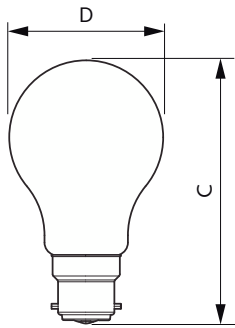

Classic filament LEDbulbs

EyeComfort	Yes
LED Innovations	UltraEfficient EyeComfort
Product Data	
Order product name	LED CLA 40W A60 B22 4000K CL EELA SRT AU
Full product name	LED CLA 40W A60 B22 4000K CL EELA SRT AU
Full product code	871951445824600

Order code	929003539819
Material Nr. (12NC)	929003539819
Numerator - Quantity Per Pack	1
Net Weight (Piece)	0.036 kg
EAN/UPC - Product/Case	8719514458246
Numerator - Packs per outer box	6
EAN/UPC - Case	8719514458253

Dimensional drawing

Product	D	C
LED CLA 40W A60 B22 4000K CL EELA SRT AU	60 mm	105 mm