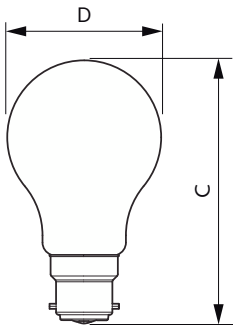

Temperature	
Ambient temperature range	-20 to +45 °C
T-Case Maximum (Nom)	35 °C

Controls and Dimming	
Dimmable	No

Mechanical and Housing	
Bulb Finish	Clear
Bulb Material	Glass
Bulb Shape	A60

Approval and Application	
Energy Consumption kWh/1000 h	- kWh
EU RoHS compliant	Yes

Dimensional drawing

Product	D	C
LED CLA 40W A60 B22 3000K CL EELA SRT AU	60 mm	105 mm

Photometric data

Spectral Power Distribution Colour - LED CLA 40W A60 B22 3000K CL EELA SRT AU

Light Distribution Diagram - LED CLA 40W A60 B22 3000K CL EELA SRT AU