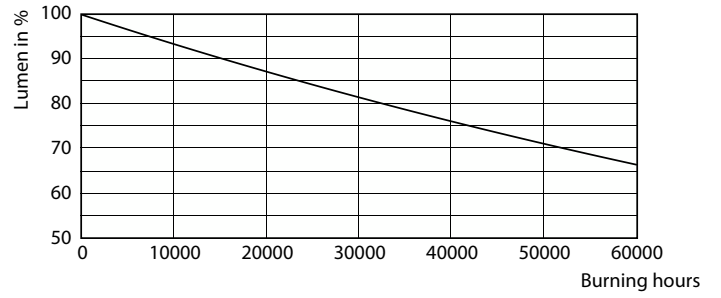

Classic filament LEDbulbs

Lifetime

Life Expectancy Diagram

Lumen Maintenance Diagram - LED CLA 40W A60 B22 3000K CL EELA SRT AU