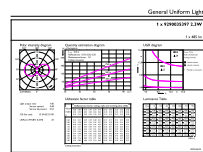

Dimensional drawing

Product	D	C
LED CLA 40W A60 B22 3000K CL EELA SRT AU	60 mm	105 mm

Photometric data

Spectral Power Distribution Colour - LED CLA 40W A60 B22 3000K CL EELA SRT AU

Light Distribution Diagram - LED CLA 40W A60 B22 3000K CL EELA SRT AU