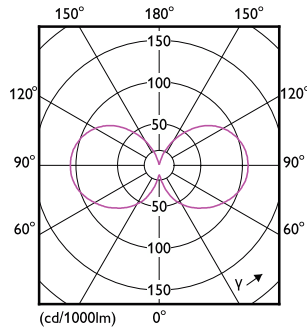

Dimensional drawing

Product	D	C
LED CLA 40W A60 B22 3000K CL EELA SRT AU	60 mm	105 mm

Photometric data

Spectral Power Distribution Colour - LED CLA 40W A60 B22 3000K CL EELA SRT AU

Light Distribution Diagram - LED CLA 40W A60 B22 3000K CL EELA SRT AU