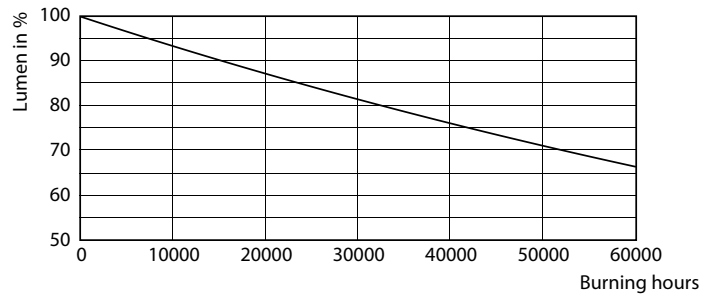

Classic filament LEDbulbs

Lifetime

Life Expectancy Diagram

Lumen Maintenance Diagram - LED CLA 40W A60 B22 3000K CL EELA SRT AU