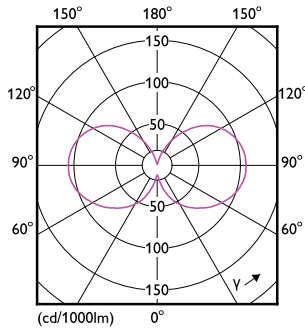

Photometric data

Light Distribution Diagram - LED CLA 40W A60 B22 3000K CL EELA SRT AU