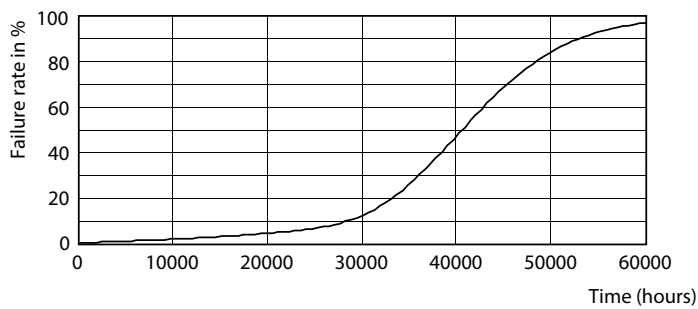

Lebensdauer

Life Expectancy Diagram