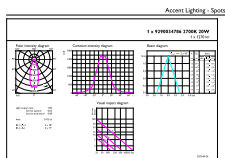

Accent Lighting Spots - MAS LEExpertColor 20-100W 927 AR111 24D