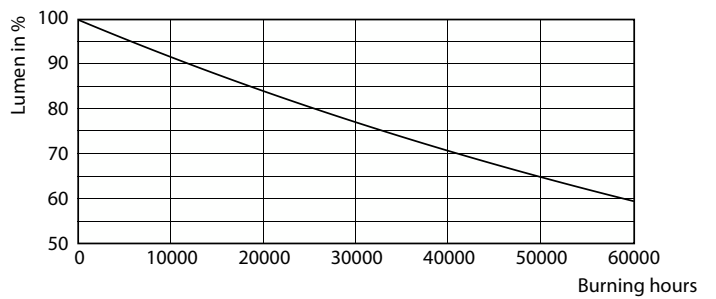

Lumen Maintenance Diagram - MAS LEExpertColor 20-100W 927 AR111 24D