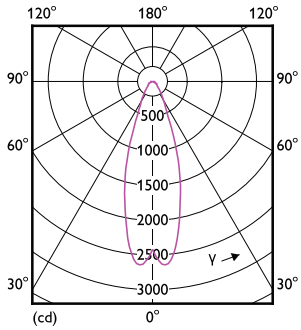

MASTER LEDspot ExpertColor AR111

Photometrische Daten

Light Distribution Diagram - MAS LEExpertColor 20-100W 927 AR111 24D