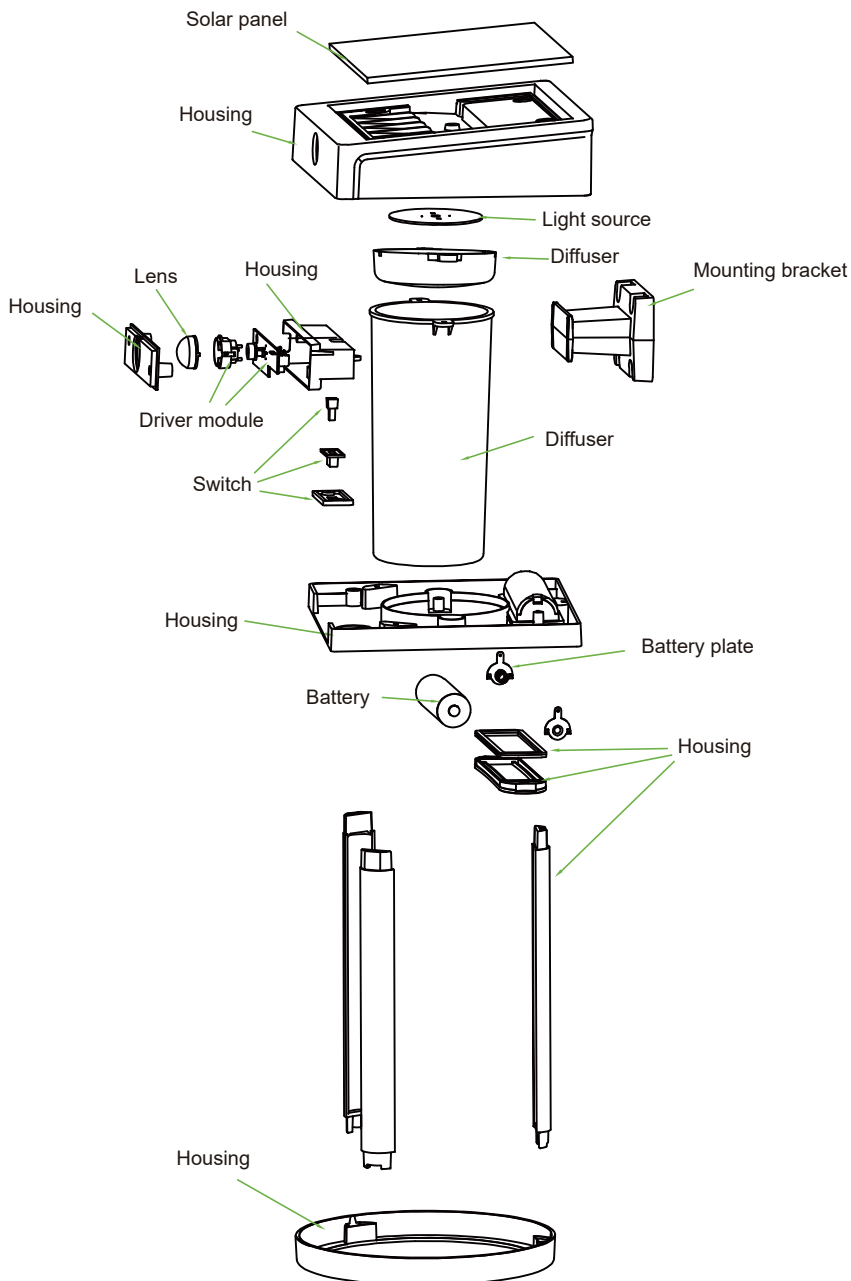

## Dismantling Recommendation on Disposal at End of Life

### Composition Explanation

12NC:929003363901/929003364001 Round version has similar structure with square version

### Part list

Plastic part	Electrical part	Metal part
Housing 	Light source 	Screws 
Diffuser 	Driver module 	
Mounting bracket 	Solar panel 	
Other small plastic part	Other small electrical part	Other small metal part
-Sensor lens		
-Connector		
-Driver box		
-Others		

## New Battery Assembly Instruction