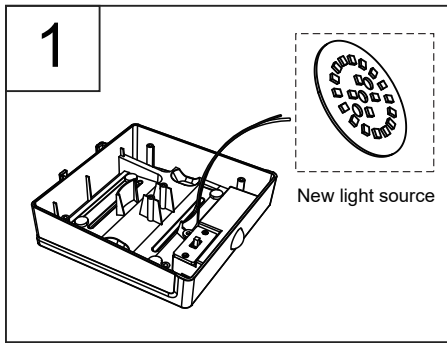

b. New Light Source Assembly Instruction