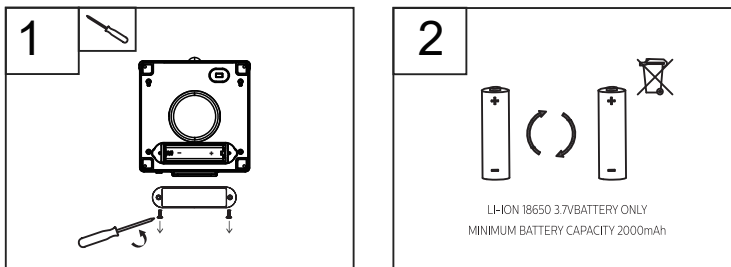

Part list

Plastic part	Electrical part	Metal part
Housing 	Light source 	Screws 
Diffuser 	Driver module 	
Mounting bracket 	Solar panel 	
Other small plastic part	Other small electrical part	Other small metal part
-Sensor lens		
-Connector		
-Driver box		
-Others		

12NC:929003363701/929003363801 Round version has similar structure with square version

Light Source Replaceable description Non-user replaceable: a Old Light Source Disassembly Instruction

Battery Dismantling Instruction