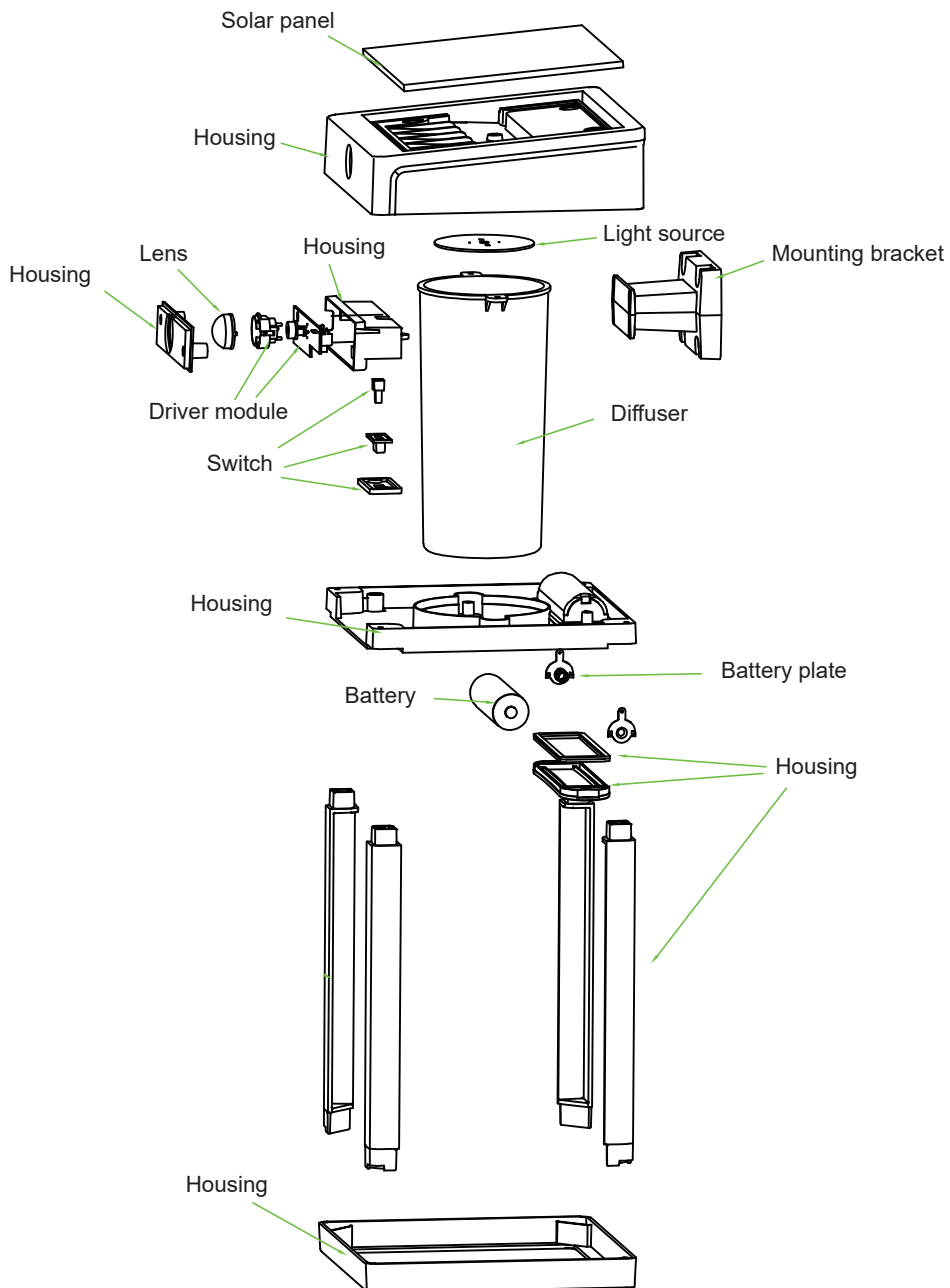

Dismantling Recommendation on Disposal at End of Life

Composition Explanation

12NC:929003363701/929003363801 Round version has similar structure with square version

Recommendation on Disposal

- Plastic part: Reuse and Recycling
- Electrical part: Incineration and disposal
- Metal part: Recycling

Part list

Plastic part	Electrical part	Metal part
Housing 	Light source 	Screws 
Diffuser 	Driver module 	
Mounting bracket 	Solar panel 	
Other small plastic part	Other small electrical part	Other small metal part
-Sensor lens		
-Connector		
-Driver box		
-Others		

12NC:929003363701/929003363801 Round version has similar structure with square version

Light Source Replaceable description Non-user replaceable: a Old Light Source Disassembly Instruction

Battery Dismantling Instruction