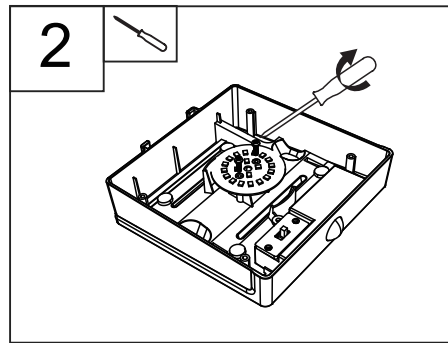

b. New Light Source Assembly Instruction