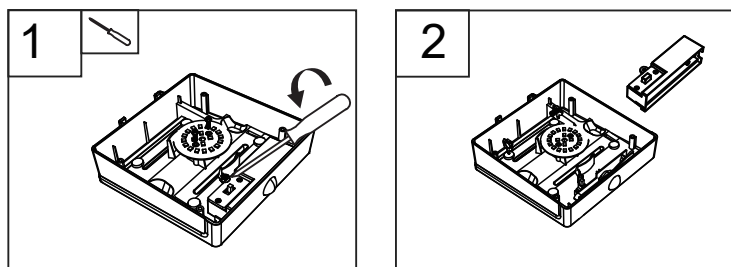

Driver Dismantling Instruction