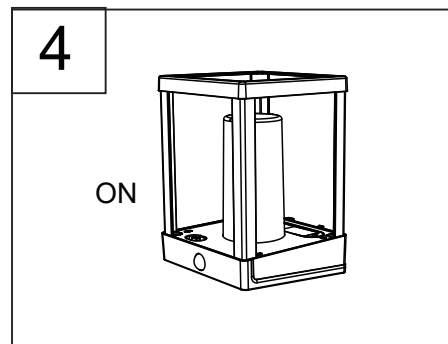

b. New Light Source Assembly Instruction