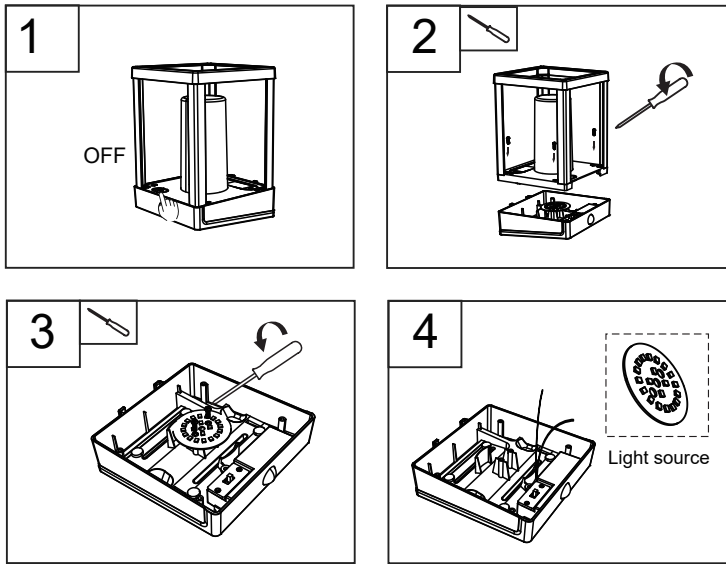

Dismantling Recommendation on Disposal at End of Life

Composition Explanation

12NC:929003363701/929003363801 Round version has similar structure with square version

Recommendation on Disposal

- Plastic part: Reuse and Recycling
- Electrical part: Incineration and disposal
- Metal part: Recycling

Part list

Plastic part	Electrical part	Metal part
Housing 	Light source 	Screws 
Diffuser 	Driver module 	
Mounting bracket 	Solar panel 	
Other small plastic part	Other small electrical part	Other small metal part
-Sensor lens		
-Connector		
-Driver box		
-Others		

12NC:929003363701/929003363801 Round version has similar structure with square version

Light Source Replaceable description Non-user replaceable: a Old Light Source Disassembly Instruction

Battery Dismantling Instruction