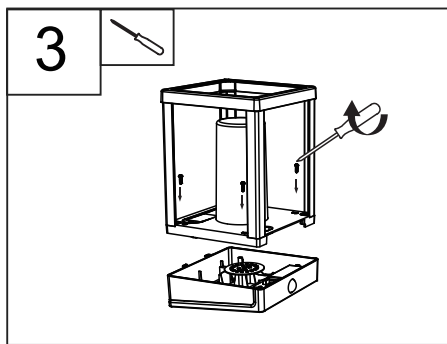

b. New Light Source Assembly Instruction