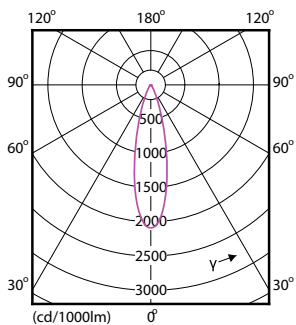

Photometric data

Light Distribution Diagram - Mag Spotlight 6.5W 550lm 40K 24D