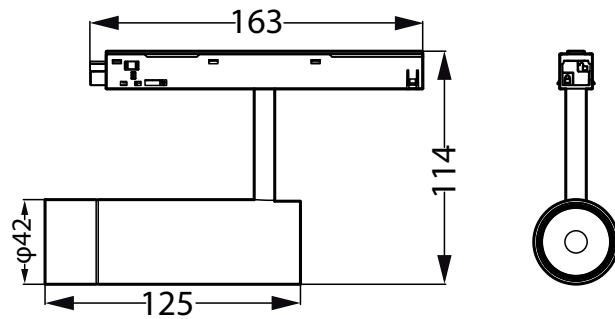

# Magnetic Sys

Overall height	186 mm
Dimensions (Height x Width x Depth)	186 x 42 x 163 mm
Net weight	0.175 kg

## Dimensional drawing