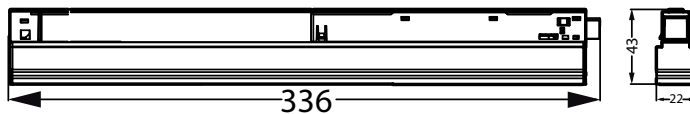

Magnetic Sys

Overall height	43 mm
Dimensions (Height x Width x Depth)	43 x 22 x 336 mm
Net weight	0.23 kg

Approval and Application

Ingress protection code	IP20 [Finger-protected]
Mech. impact protection code	IK03 [0.3 J]
Protection class IEC	Safety class III
Glow-wire test	Temperature 650 °C, duration 30 s
Flammability mark	For mounting on normally flammable surfaces
Warranty period	1 years
EU RoHS compliant	Yes
Warranty	3 year(s)
EyeComfort	Yes

Initial Performance (IEC Compliant)

Luminous flux tolerance	+/-10%
Initial chromaticity	((, 0.3818, 0.3833)) <5
Power consumption tolerance	+/-10%

Over Time Performance (IEC Compliant)

Driver failure rate at 5000 h	1.5 %
Median useful life L70B50	25,000 hour(s)

Application Conditions

Suitable for random switching	No

Product Data

Order product name	Mag L Spotlight 12.5W 1130lm 40K 24D
Full product name	Mag L Spotlight 12.5W 1130lm 40K 24D
Full product code	692234195481800
Order code	929003207510
Material Nr. (12NC)	929003207510
Numerator - Quantity Per Pack	1
Net Weight (Piece)	0.230 kg
EAN/UPC - Product/Case	6922341954818
Numerator - Packs per outer box	20
EAN/UPC - Case	6922341954825

Dimensional drawing