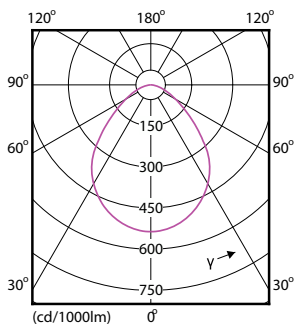

Photometric data

Light Distribution Diagram - Mag L Spotlight 12.5W 1130lm 40K 24D