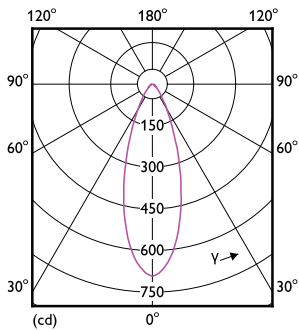

Photometric data

Light Distribution Diagram - 13PAR38/S/120W/927 40D E27 ND/G/110-277V