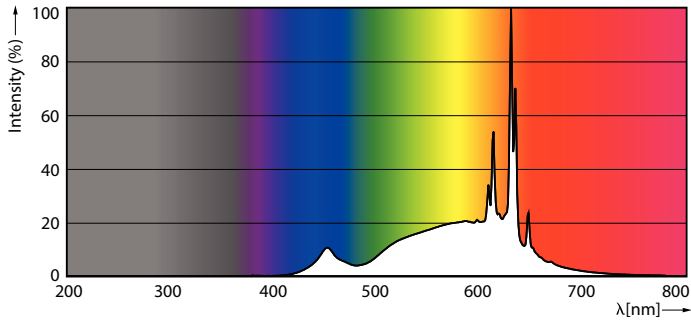

### Product data

General Information	
Cap-Base	E27
Nominal lifetime	15,000 hour(s)
Switching Cycle	50,000
Rated Lifetime (Hours)	15,000 hour(s)
Lighting Technology	LED
Light Technical	
Color Code	927 [CCT of 2700K]
Color Code	927 [CCT of 2700K]
Beam Angle (Nom)	40 degree(s)
Luminous Flux	1,200 lm
Luminous Intensity (Nom)	2,231 cd
Luminous Efficacy (rated) (Nom)	92.00 lm/W
Color Designation	Warm White (WW)
Correlated Color Temperature (Nom)	2700 K
Color Consistency	<4
Color rendering index (CRI)	90
LLMF At End Of Nominal Lifetime (Nom)	70 %
Operating and Electrical	
Line Frequency	50 to 60 Hz
Input Frequency	50 to 60 Hz
Power Consumption	13 W

## Photometric data

Light Distribution Diagram - 13PAR38/S/120W/927 40D E27 ND/G/110-277V

Accent Lighting Spots - 13PAR38/S/120W/927 40D E27 ND/G/110-277V

## Photometric data

Spectral Power Distribution Colour - 13PAR38/S/120W/927 40D E27 ND/G/  
110-277V